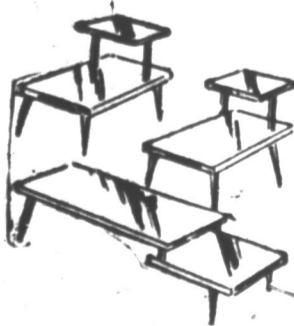

Low Upkeep Cost! Long Life—Steady Service!

- Stainless steel discs
- Self-balancing bowl
- Turnable Milk Supply Tank
- No crank to turn—No gears to wear
- No lubricating

800 lb. capacity **179.50**

Complete service available at all times!

Our New 1962 Lines

WAGON WHEEL BUNK BEDS

- Complete with steel spring, spring filled mattresses, ladder and guard rail
- Easily converted to twin beds
- Sugar brown maple finish

Reg. 119.95

88.88

COFFEE TABLE

and

STEP END TABLE GROUP

- Mar-proof sorbrite tops in attractive grain walnut finish
- Tapered legs with brass ferrules
- Coffee Table 32" x 16"
- Step Table 24" x 16"

9.99 ea.

or group of 3 at **27.88**

Bridge Table