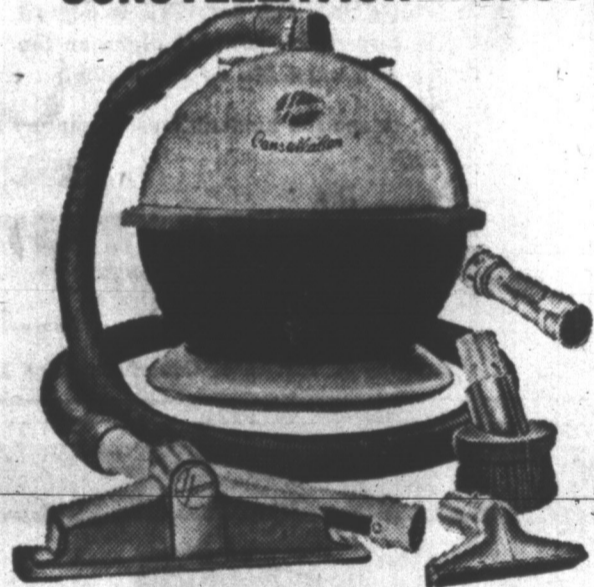

Tall and low shapes.

Reg. 2.50

1.89 ea.

Today's best buy in canister cleaners!

HOOVER

"CONSTELLATION" VACUUM CLEANER

For superior quality and style at a rock bottom price, nothing can match this new Hoover Vacuum Cleaner.

- Double stretch hose
- Large disposal dirt bags
- Powerful suction—1 H.P. motor
- Complete with a full set of cleaning tools
- Quality built

62.95 ea.

No Down Payment—Only 5.00 Per Month

VELOX The Better Cream SEPARATOR

Low Upkeep Cost! Long Life—Steady Service!

- Stainless steel discs
- Self-balancing bowl
- Turnable Milk Supply Tank
- No crank to turn—No gears to wear
- No lubricating

800 lb. capacity **179.50**

Complete service available at all times!