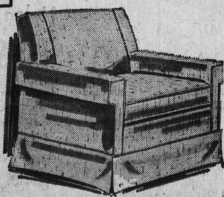

KENWOOD BLANKETS

- Ramerest quality
- 4" satin bound
- 100% pure virgin wool
- Size 72 x 94
- Ideal Christmas gift
- Warmth without weight
- Not boxed at this low price
- Reg. price 15.95 each

Harvest Special **11.78** ea.

Face Cloths

- Terry face cloths
- Assorted design and colors

HARVEST SPECIAL

5 FOR $1

Diaper Flannelette

- Snowy white
- Soft and fleecy
- 27" wide
- 10 yards for 3.50

Harvest Special **35¢** yd.

Print Cotton

- Printed percales
- 36" wide, nice assortment colors and design
- For aprons, blouses, etc.
- Reg. 69¢ yard

Harvest Special **39¢** yd.

Kitchen Towels

- Kitchen hand towels
- Natural with colored stripes
- Size 18 x 36

Harvest Special **89¢** pr.

Bath Mats

- Seat cover and mat
- Size 24 x 36
- Chenille looped and cotton pile
- Worth 4.95 set
- Laytex back
- Ideal Christmas item
- Nice variety colors

Harvest Special **2.95** ea.

Homespun Bedspreads

- Double bed size
- Beige, turquoise, red
- Reg. 9.50 each
- First quality
- Washable

Small quantity of subs in Single and Double Bed Size Left. Priced Reg. 8.50-9.50 each
Harvest Special **4.95** ea.

Chenille Bedspreads

- Fringed ends
- Solid colors, self design
- White, blue, pink, rose, green, etc.
- Double bed size only

HARVEST SPECIAL **4.95** ea.

One and Two Of A Kind Specials

Harvest Special **1/2** price

CAFE Cottage Sets

- Sizes top 8 x 84, bottom 30 x 36
- Plastic rings
- Satin cloth material
- Modern design
- Assorted colors
- Reg. 3.95

Harvest Special **2.25** pr.

CAFE Cottage Sets

- Size 8 x 84-28 x 38
- Cotton scrim
- Colored trim
- Reg. 2.32 pair

Harvest Special **1.49** pr.

Tex-Made Screen Print BLANKETS

reg. 4.19 each
HARVEST SPECIAL **3.79** each

TAILORED CURTAINS

- Rayon marquisette
- Sizes 41 x 81
- 3" bottom hems
- White and Ecru

Harvest Special **2.75** pair

Filled Curtains

- 41 x 81
- White
- 3" frilling
- Puffy Dot
- 100% cotton

Harvest Special **2.98**

BIG SAVINGS ON Chesterfield and Chair

SLIP COVERS

Sailcloth material in neat floral and petti print design!

Reg. 24.95—SOFA **16.44**

Reg. 14.95—CHAIR **9.44**

Also in stock davens, studio and space saver covers.

STORE HOURS

Monday 1 — 5 p.m.
Tues., Wed. Thurs. 9—5 p.m.
Friday 9—9 p.m.
Saturday 9—12:30 p.m.

Grey Woolen BLANKETS

- Wool mixture
- Size 60 x 90
- Whipped ends

Harvest Special **3.95** ea.

KENWOOD BLANKETS

- Ramerest quality
- 4" satin bound
- 100% pure virgin wool
- Size 72 x 94
- Ideal Christmas gift
- Warmth without weight
- Not boxed at this low price
- Reg. price 15.95 each

Harvest Special **11.78** ea.

PRINT COTTON

- Boulevard polished cotton
- 36" wide, nice assortment designs and colors
- Reg. .89 yard

Harvest Special **45¢** yd.

Plain Broadcloth

- Cambridge quality
- 36" wide, assorted colors
- Reg. 68¢ yard

Harvest Special **49¢** yd.

Polished Cotton

- Durable cotton
- Resists stains and creases
- Ideal for dresses, blouses, etc.
- 36" wide. Reg. 38¢ yd.

Harvest Special **59¢** yd.

One Table Quality Prints

Harvest Special

Clearing at **1/2** price

Double Duty Wabasso SHEETS

- Slight Imperfects
- Size 81 x 100
- Plain hems
- Family brand
- Good quality cotton
- Bleached snowy white

Harvest Special **2.75** each