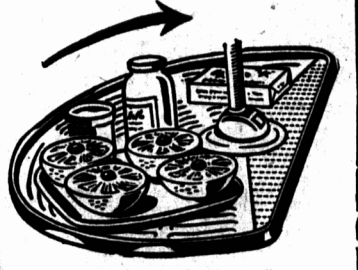

## GENERAL ELECTRIC REFRIGERATOR

With The New Revolving Shelves

**Note These G.E. Features:**

- Gleaming white outside, soft yellow interior.
- Revolving shelves . . . bigger capacity.
- Full width Freezer and Chiller Tray.
- Handy stor-a-dor shelves, butter compartment, egg rack.
- Vegetable Crisper drawers
- G. E. "Sealed-in" mechanism
- 5-Year Warranty.
- Automatic Interior light.

REG. 374.95  
**299.95**  
 SAVE 70.00

The Convenience of G. E.  
**REVOLVING  
 SHELVES**

They turn all the way around . . . and in either direction, with one finger you can turn all foods to you . . . right out in front. And to clean refrigerator without removing food—just turn out shelves, whisk a damp cloth over the interior, and it's done. Shelves are also adjustable, up or down, even when loaded, to any level or spacing you wish, by the touch of a button.