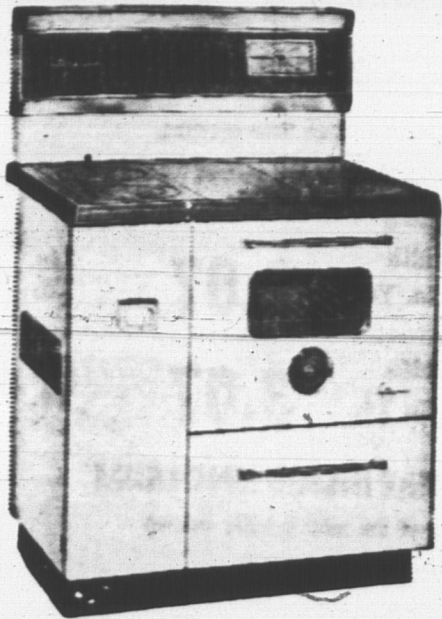

ENTERPRISE 81 CK

KEMAC RANGE

ENJOY THE BEST BAKING RESULTS EVER WITH THIS NEW MODEL. It's the biggest and best Kemac Range made, never before a range so luxurious, so ready to respond to all your cooking and heating needs.

- Deluxe backguard with electric clock and minute minder
- Largest oven of any Kemac range finished in lifetime porcelain enamel
- Big deep firebox for burning wood or garbage with oil
- Non-fog glass in oven door
- Heavy cast iron oven door frame, exclusive feature with Enterprise.

Regular 399.95

349.97 And your old Range

NO DOWN PAYMENT — 17.00 MONTHLY