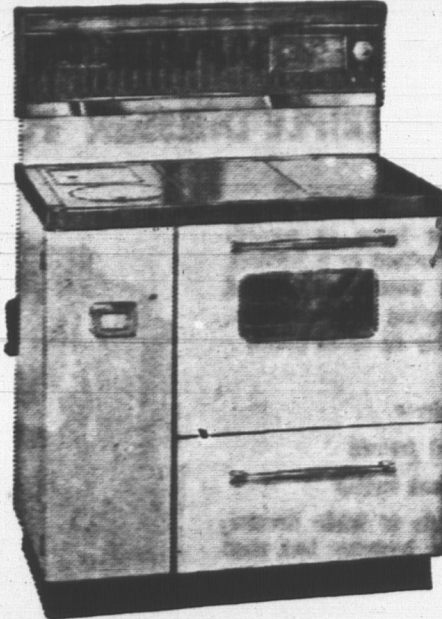

ENTERPRISE

OIL RANGE

NOW YOU CAN HAVE YOUR MEALS COOKING WHILE YOU ARE SHOPPING OR AT WORK

By simply setting the clock controlled oven, or set the range to come on and warm up your kitchen on these cold winter mornings. All this at a low operating cost

- The exclusive thermojet oil burner eliminates lighting, turn to pilot when cooking is finished.
- Enterprise's exclusive design gives you balanced heat in the large family size oven.
- Deluxe backguard with light, and non-fog glass in the oven door
- Modern styling that will add beauty to your kitchen

Regular 389.95

359.97

and your old range

NO DOWN PAYMENT—16.00 MONTHLY