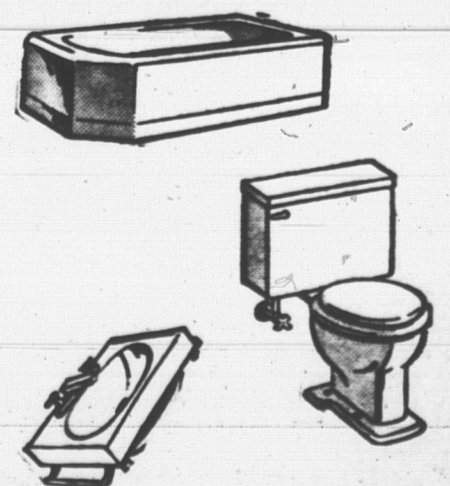

119.97

Vinyl Asbestos Floor Tile

- Domestic gauge
- Choose from many styles
- Easily cleaned
- 9" x 9" or 4 1/2" x 18"

Reg. 16c

13c

Arborite

- Resists grease and stain burns
- Easily cleaned
- 4' x 8' sheets

Reg. 22.95

18.97

Aluminum Doors

- Self storing combination
- 28" x 68" or 210" x 610"
- 1 1/2" thick
- Pre hung for easy installation

Reg. 44.95

34.97

WOODGRAIN PANELBOARD

- 4' x 8' sheets
- Easily maintained
- Adds luxury to your home
- Built in cheery pattern

Regular 7.49

6.47

COMBINATION DOORS

- Quality construction
- Cedar construction
- 28" x 68"
- 1 1/2" thick

Regular 29.95

24.97