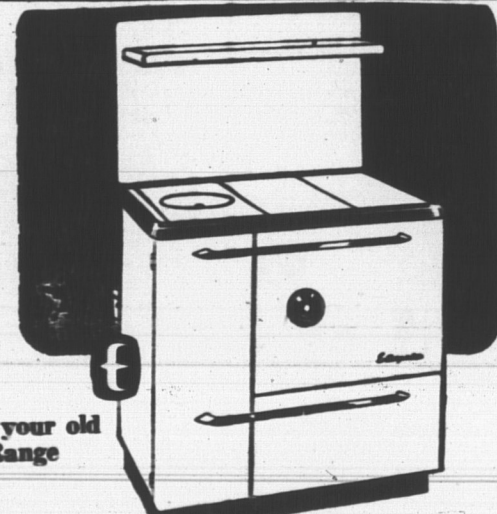

GET THE 'BEST' For 'LESS' In 'BUILDING SUPPLIES'!

DOUGLAS FIR PLYWOOD

Stretch your building dollars by using this multi purpose building material in almost any building project. Douglas Fir plywood will provide many, many years of satisfaction and durable service. It is laminated with waterproof glue to give maximum moisture resistance and at the same time great strength. The large 4 x 8' sheets are easily installed by even the inexperienced builder.