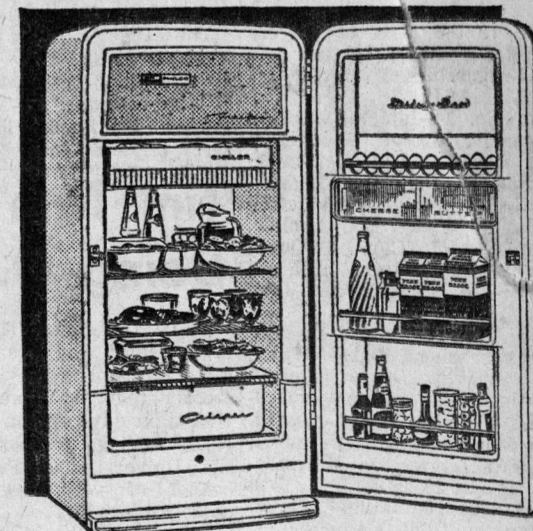

FINAL WEEK!...

Bonus Gift Offer!
FREE Groceries when you buy ANY of our New 1958 REFRIGERATORS

You Receive:

- 1 Good-Size Chicken!
- 2 cans of Corn!
- 2 cans of Meat!
- 2 cans of Beans!
- 2 cans of Peas!
- 1 doz. Grade "A" large Eggs!
- 1 pk. of Potatoes!
- 1 pkg. of Breakfast Bacon!
- 1 box of 60 Tea Bags!
- 2 cans of Baked Beans!
- 1 lb. of Butter!
- 1 doz. Oranges!
- 1 Box of Soda Biscuits!
- 1 pkg. of Carrots!
- 1 Can of Salmon!
- 1 jar of Mixed Pickles!
- Kelvinator
- Westinghouse
- Admiral
- Philco
- Frigidaire

PRICED FROM—
$239.95

ALL THIS FREE — with your NEW REFRIGERATOR!

or 1.50 weekly

NO DOWN PAYMENT!

NEW WAY

"The Maritimes Greatest Furniture, Appliance and Television Stores"

FURNITURE CO. LTD.

101 Great George St.

Charlottetown, P.E.I.

PHONE 6211