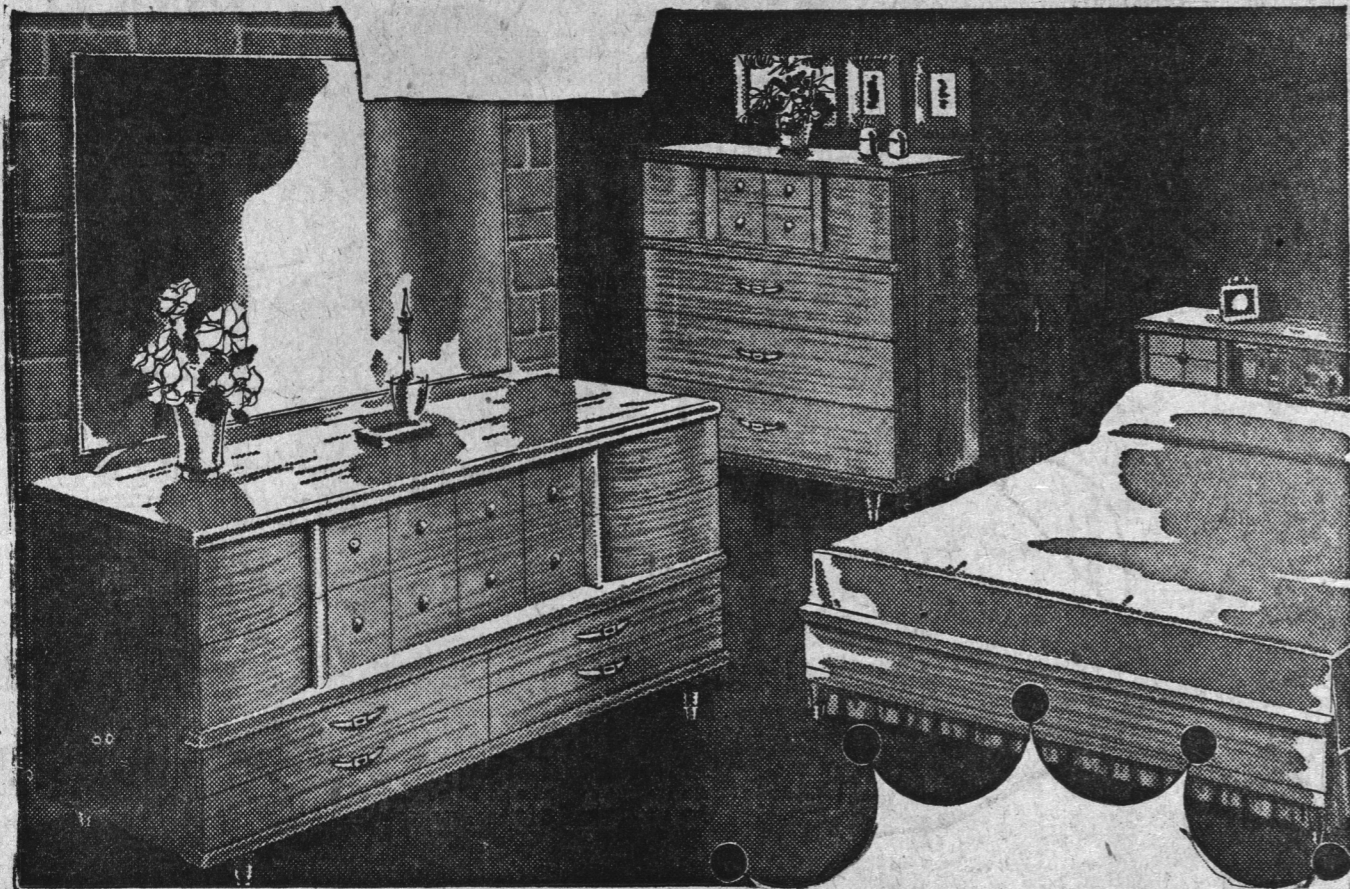

YOUR CHOICE

AMONG THREE

HANDSOMELY STYLED SUITES

- A. VISCOUNT
- B. MAGNOLIA or
- C. ANNIVERSARY

BOOKCASE BED, CHEST AND
DOUBLE DRESSER

for only **$249**

$10 DOWN

24 monthly payments of
all charges included

11.63

FIVE RICH SOFT-GLOW FINISHES

- Glowing Autumn Mahogany
- Gleaming Silvery Stardust
- Deep Natural Walnut
- Lustrous Royal Biege
- Silken Mocha

10 Days Only; Sale ends Sat. Sept. 20

Be early for complete selection