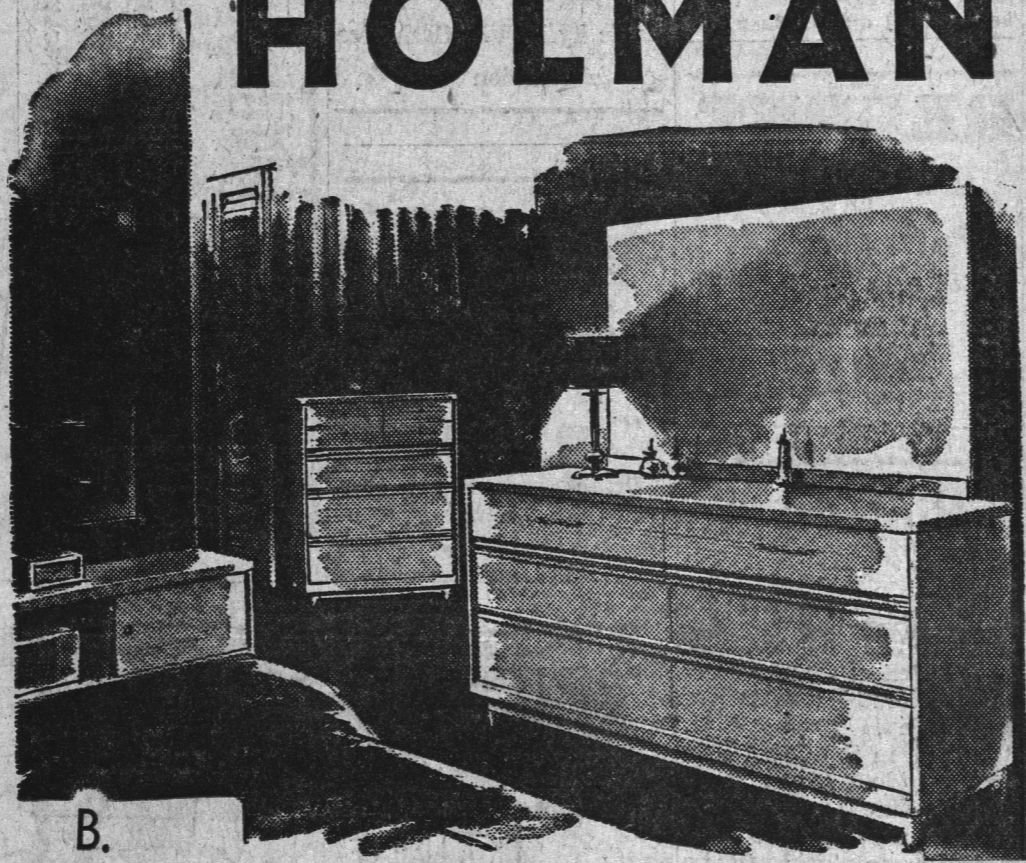

B.

have combined to present

the most outstanding furniture event

ever to be offered on P.E.I.

THEY SAVE YOU AS MUCH AS **100.00**