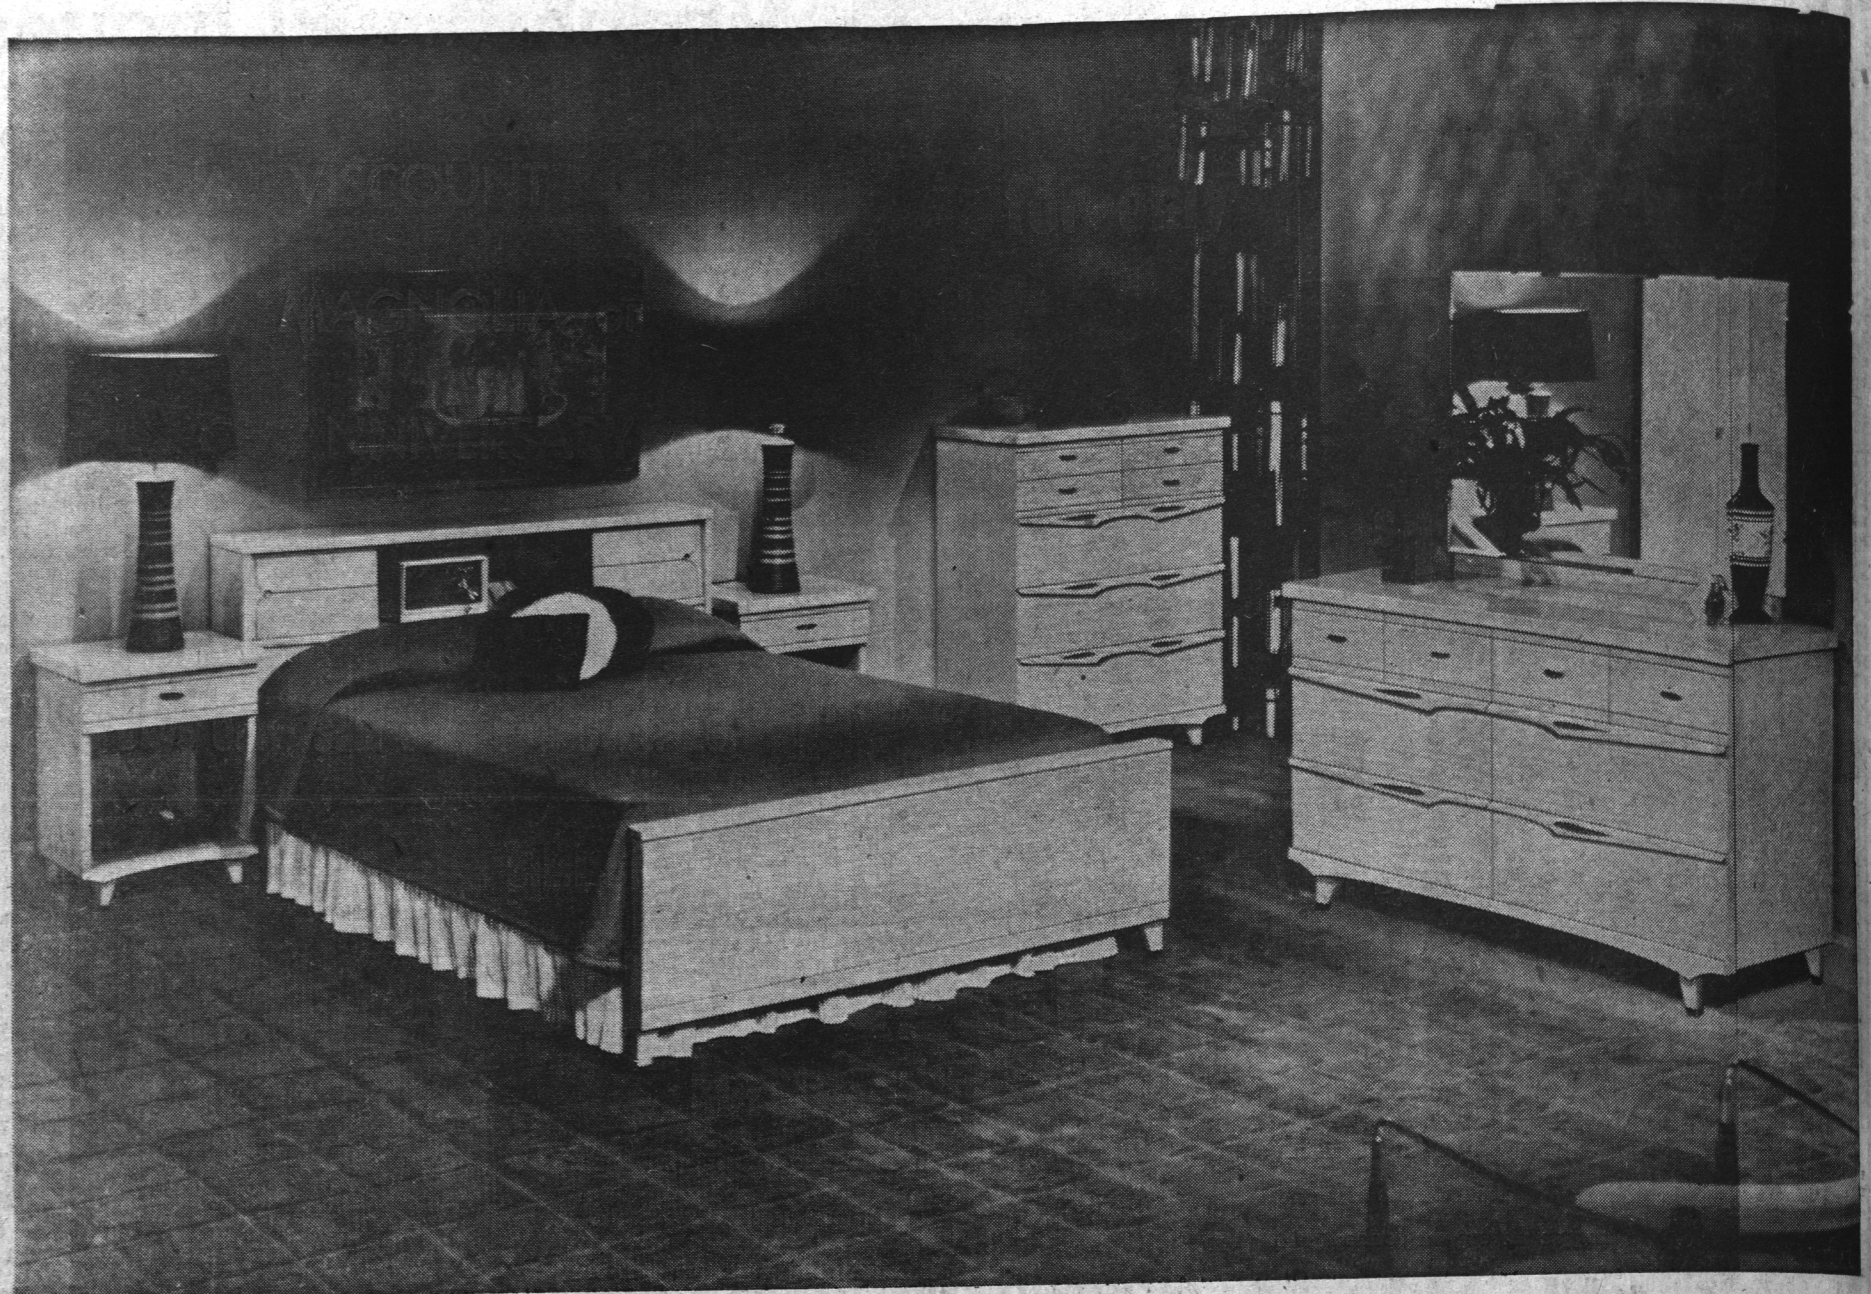

BEDROOM SUITE SENSATION

OF THE SEASON

Designed for to-day's living

A.

HOLMAN'S AND KROEHLER

- Practically indestructible
- "Can't mar" top resist burns
- Dovetailed dustproof drawers
- Hardshell surface resists scratches
- Self levelling nylon tipped guides
- Beveled Plate Mirrors
- Flush Gables