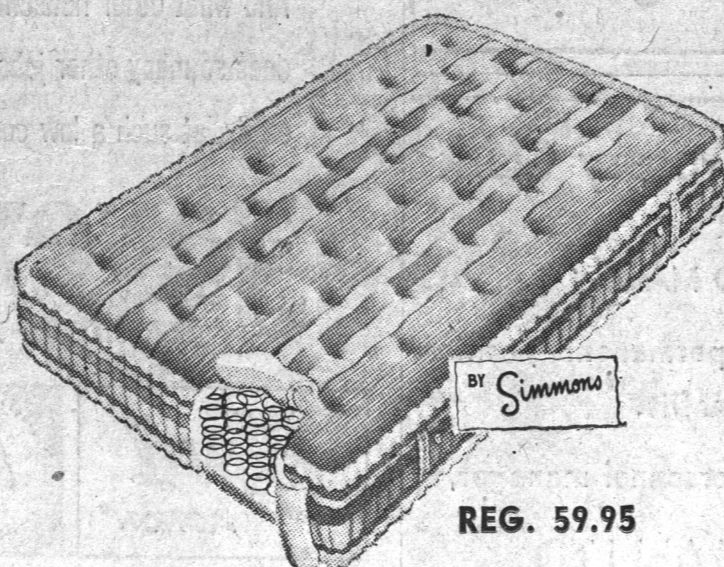

- A. VISCOUNT
- B. MAGNOLIA or
- C. ANNIVERSARY

BOOKCASE BED, CHEST AND
DOUBLE DRESSER

for only **\$249**

\$10 DOWN

24 monthly payments of
all charges included

11.63

FIVE RICH SOFT-GLOW FINISHES

- Glowing Autumn Mahogany
- Gleaming Silvery Stardust
- Deep Natural Walnut
- Lustrous Royal Biege
- Silken Mocha

10 Days Only; Sale ends Sat. Sept. 20

Be early for complete selection

REG. 59.95

SIMMONS

SLEEP QUEEN MATTRESS

Spring filled; 253 coil; precision built

Auto lock construction; Sisal pads

Inner oil edge; taped, pe-built border