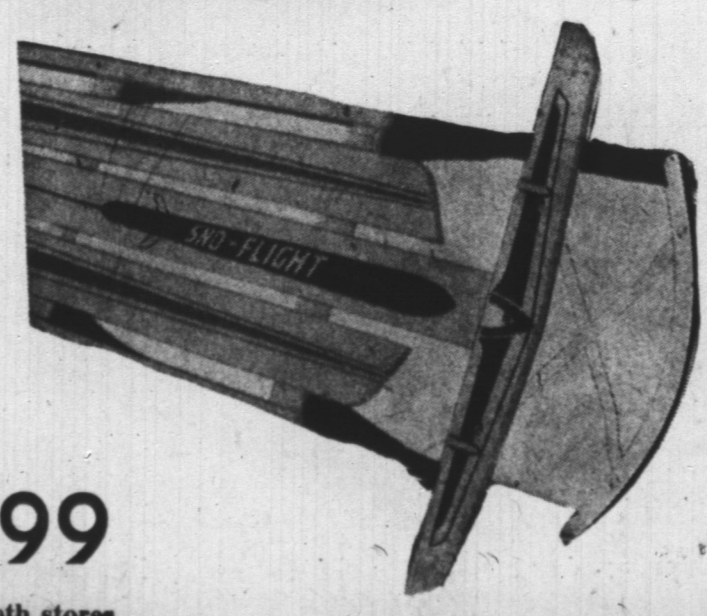

an enchanting collection of dolls to choose from . . . **"Teardrop" DOLL**

A real 15" drink n' wet doll, fully dressed, Saran rooted hair etc. Cries real tears, removable arms and legs. Comes complete with complete layette in gift box.

4.98

everyone on your GIFT list will appreciate comfy new slippers

a gorgeous assortment of charming slippers for milady . . . so thoughtful . . . so relaxing . . .

women's PUSSY PAW MULES

Adorable slip on style Capeskin Mules. Wine, Beige, Ivory, Blue. S. M. L.

2.99