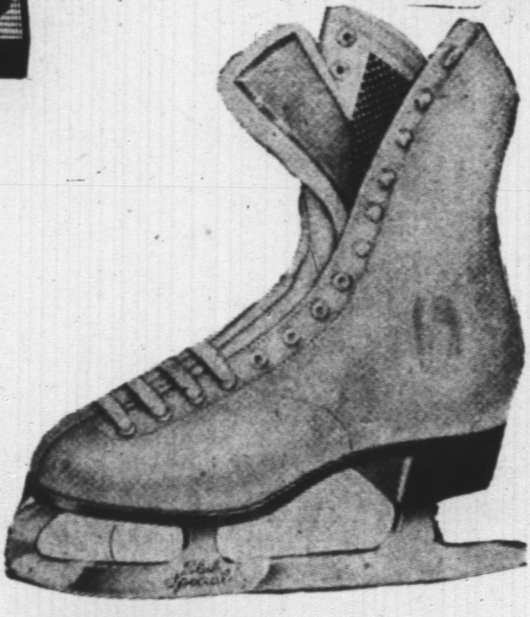

an enchanting collection of dolls to choose from . . . **"Teardrop" DOLL**

A real 15" drink n' wet doll, fully dressed, Saran rooted hair etc. Cries real tears, removable arms and legs. Comes complete with complete layette in gift box.

4.98

everyone on your GIFT list will appreciate comfy new slippers

a gorgeous assortment of charming slippers for milady . . . so thoughtful . . . so relaxing . . .

women's PUSSY PAW MULES

Adorable slip on style Capeskin Mules. Wine, Beige, Ivory, Blue. S. M. L.

2.99