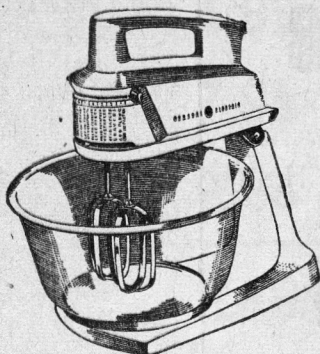

Attractively decorated imported china. Each set has four cups with matching snack trays.

8 cup size Coffee Carafes

Reg. 7.95

4.75

Made of heat-proof Pyrex-ware with bakelite handle. Complete with candle, warmer and stand.

HOLMAN'S CHINA . . . both stores

HOUSEWARES MANAGER — MRS. DOREEN PETERS

G. E. Electric Kettles

Reg. 12.95

7.98

Automatic shut-off model in modern design with bright chrome finish. 1500 watt G.E. calrod element. Capacity—about three quarts. Complete with cord.

Electric Clocks

Reg. 7.45

5.49

Kitchen model . . . made by well known manufacturer. Copper or chrome metal case with clear unbreakable front. Fully guaranteed.

GENERAL ELECTRIC

All Purpose Mixer

REG. 39.95

29.95

A stand mixer that's a portable too. Powerful electric motor which needs no oiling. Vinyl base guard. All metal stand. Choice of Yellow, Turquoise or White. Two glass bowls, 12 mixing speeds.

HOLMAN'S HOUSEWARES . . . both stores