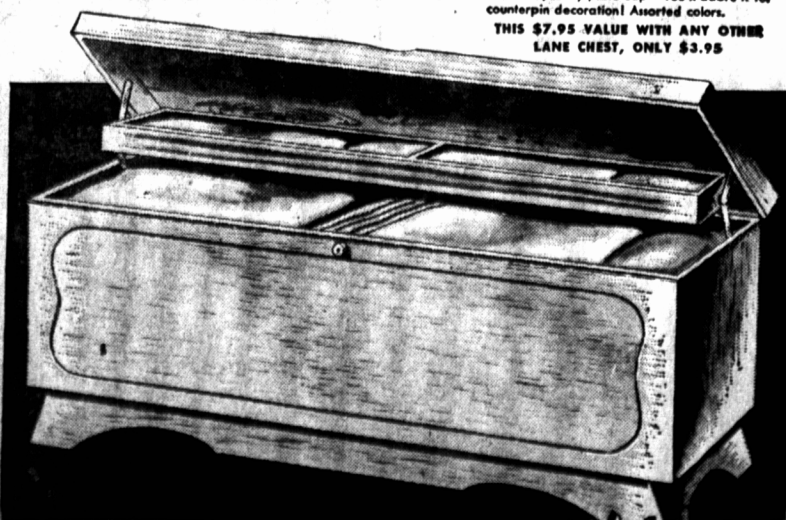

Christmas

SHOPPING PARTY

ONLY FIVE DAYS LEFT - BUY NOW AND SAVE!

LOOK FOR THE SPECIAL RED CHRISTMAS SHOPPING PARTY CARDS... They Mean Extra Savings!

WONDERFUL GIFT IDEAS FROM HOLMAN'S BOTH STORES FURNITURE DEPARTMENT

TRY TO TOP THIS!

MOST EXCITING CEDAR CHEST VALUE ANYWHERE IN TOWN!

saucy FRENCH POODLE

FREE!

WITH THE PURCHASE

OF A

CEDAR CHEST