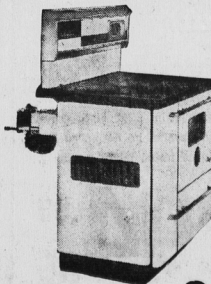

$60 For Your Old Range On the purchase of this ENTERPRISE DELUXE KEMAC RANGE

- deluxe back-guard, electric clock, minute minder
- firebox for burning wood or garbage with oil
- roomy storage drawer
- largest oven of any Kemac range

Reg. 399.95

Less trade $60

You Pay

339.95

No Down Payment
$17.00 Monthly