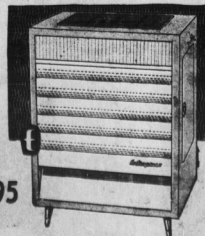

ENTERPRISE OIL SPACE HEATER

- 35,000 BTU capacity; heats up to 3 rooms
- dependable, economical all-season heating

Regular 86.50

69.95

No Down Payment—$6.00 Monthly

Enterprise Oil Space Heater

- 45,000 BTU capacity; heats up to 5 rooms
- complete with automatic draft regulator
- 8 gallon tank

Regular 119.95

No down payment—$8.00 Monthly

97.95