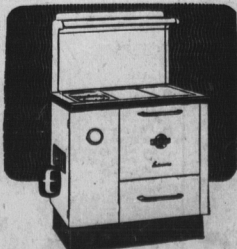

SAVE 50.00! ENTERPRISE 52 DK KEMAC RANGE

- large firebox for burning wood or garbage, with oil
- family size oven; finished in life-time porcelain enamel
- roomy storage drawer for cooking utensils or warming compartment
- balanced heat for best baking results
- compare this quality with any other make.

Regular 299.95

249.95

NO DOWN PAYMENT
13.00 MONTHLY

Fully Automatic Enterprise Oil Furnace

- 5 Years To Pay
- Low Interest Charge

- 100's in use now on P.E.I.; present owners are our best salesmen
- low, low operating cost
- fully automatic; simply adjust your room temperature by turning a knob
- quiet operation
- precast insulation brick combustion chamber
- summer warmth, all winter long

Regular 495.00

439.00

with 200-gal. Tank

Installation Extra