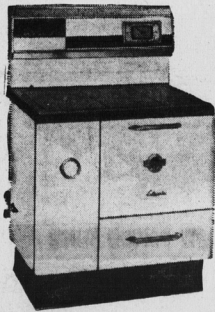

ENTERPRISE OIL RANGE WITH DELUXE BACKGUARD