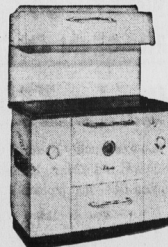

ENTERPRISE COAL & WOOD RANGE

- large family size oven
- roomy firebox for wood and coal, or wood only
- large storage drawer
- roomy cooking top

Reg. 277.00

199.95

and your old range

No down payment—11.00 monthly