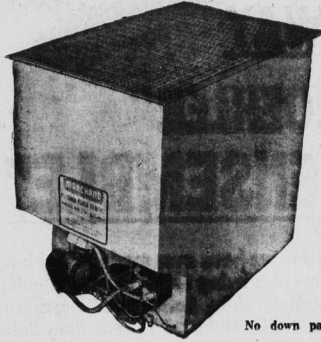

10 DAYS
WED. SEPT. 11th
TO
SAT. SEPT. 21st

SEPTEMBER SALE!

Marchaud Automatic Oil Furnace

Reg. 229.95

199.95

No down payment—11.00 Monthly

Standard model less Thermostat & Blower
50,000 BTU. Regular $179.95.

159.95

DELUXE HOOVER CONSTELLATION VACUUM CLEANER

59.95

Only 6.00 monthly

No down payment