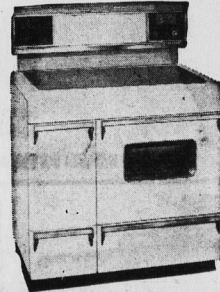

$60. For Your Old Range On The Purchase Of This Enterprise Fully Automatic Oil Range

- set your new range to come on automatically and warm up your kitchen on cold winter mornings
- fully automatic, with clock controlled oven
- attractive deluxe backguard
- constant pilot, eliminates lighting
- double glass window in oven door
- new built-in oil line cleaning rod
- deep porcelain lined storage drawer

Reg. 409.00

359.00

and your old range

No down payment—19.00 monthly