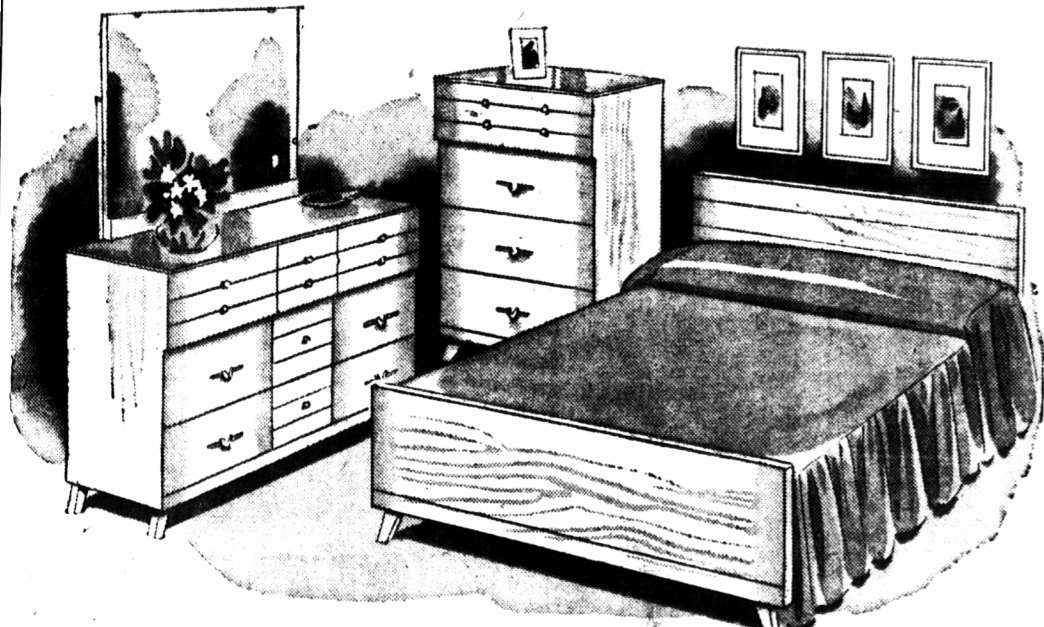

SAVE $13.00 — sleep in restful comfort
220 COIL SPRING MATTRESS

● 220 resilient coils free of "coil feel"
● Covered in fine quality woven ticking.
Widths REGULAR $27.88
39, 48, 54 ins. $39.95

MATTRESS and BOX SPRING
750 coil mattress. REG. $79.95
$59.95

88 coil matching spring
Sizes 39, 48, 54 ins. widths.
$59.95
$6.00 MONTHLY