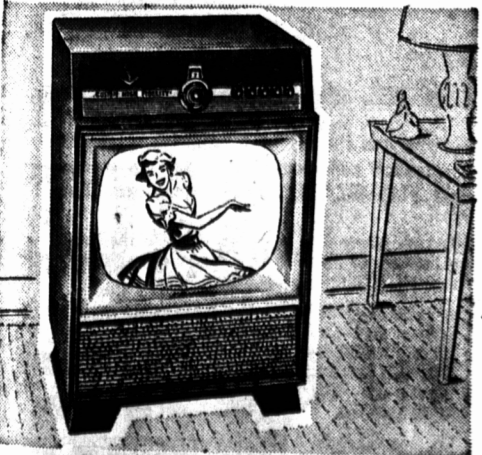

EXACTLY AS ILLUSTRATED

$319.95
$15.00 MONTHLY

21" SILVERTONE
TELEVISION WITH DELUXE
LONG RANGE CHASSIS
$229.95

Here Now — the 1957 Silvertone TELEVISION

Truly the most beautiful Television ever designed — new top tuning, new expanded "Super 21" picture tube, new hidden castors for easy moving, new variable tone control, new 3 speaker Hi-Fi sound system, new cascade tuner for extra power.

21" CONSOLE TELEVISION
WITH LONG RANGE SUPER CASCADE TUNER
AND MODERN SWIVEL BASE
$259.95

SAVE ON HOMART BATH ENSEMBLE IN SMART, MODERN DESIGN NOW—WHITEST WHITE EVER

Top quality bath ensemble priced right to suit your needs.

$16.00 Down, $11.00 Monthly

8-PIECE **$159.50**
ENSEMBLE

1. Special bath ensemble consists of:
2. Porcelain enamelled steel tub
   - 19 x 17 ins. china lavatory
   - Plastic toilet seat
   - Chrome plated tub filler
   - Durable chain and plug
   - Plug with chain and stopper
   - 31 ins. high reverse trap closet
   - Centreset faucet