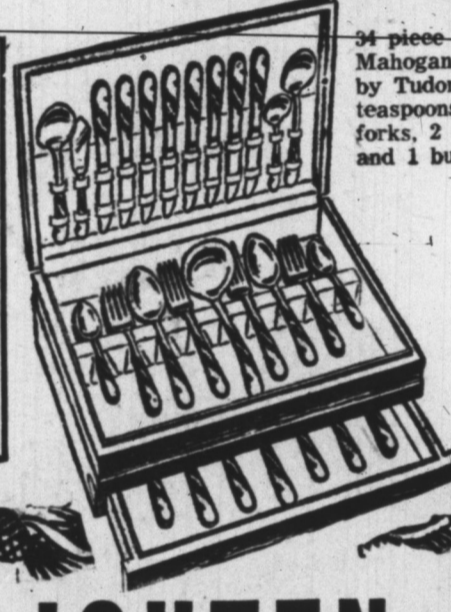

4.99

tremendous selection of beautiful bone CHINA CUPS and SAUCERS.

By Royal Albert. Many beautiful new shapes and decorations to choose from in this wonderful selection of Fine English Bone China teas and saucers. Regular value to \$2.98.

1.99 EA.

the most fabulous GIFT to cherish forever 54-pc. SILVERWARE CHEST

54-piece service for eight PLUS 20 extra pieces FREE in a beautiful Mahogany finished drawer chest in the lovely "Bridal Wreath" pattern by Tudor Plate—Oneida. Included in the 54 piece chest are: 8 each: teaspoons, dessert spoons, forks, knives, 5 o'clock teaspoons, salad forks, 2 tablespoons, 1 cold meat fork, 1 gravy ladle, 1 sugar spoon, and 1 butter knife.