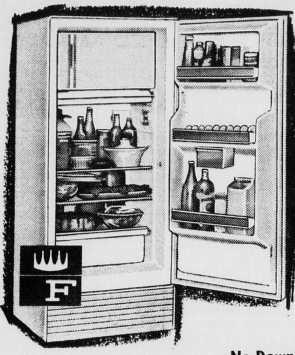

STOREWIDE ANNUAL MAY SALE

ONLY 4 DAYS LEFT - SALE ENDS MAY 23rd

Deluxe 10 Cu. Ft. Compact FRIGIDAIRE

Only Frigidaire gives you all these convenient features. Big freezer storage, large fresh food section, semi-automatic defrost setting for overnight defrosting.

- Full width porcelain enamel vegetable crisper, designed to keep your fruit and vegetables garden fresh
- Removable door shelves for easy cleaning
- Butter compartment and egg storage on the door
- 5 year warranty on sealed unit
- Choose from white, yellow and turquoise

Regular 229.95
194.99

No Down Payment — 11.00 Monthly

ATTENTION NEWLYWEDS - TO - BE

IF you are planning to set up housekeeping this year-We invite you to come in during this big sales event and select your requirements of Furniture, Appliances and Apparel, taking advantage of the many big savings now available.

IF not immediately required use our LAY - AWAY PURCHASE PLAN . . . FREE storage NO INTEREST until delivery.