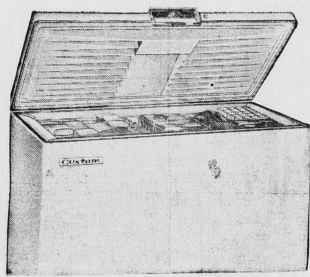

BEATTY FOOD FREEZER

525 LB. CAPACITY
Regular 249.95

750 LB. CAPACITY
Reg. 289.95
249.95
209.95

NO DOWN PAYMENT—13.00 MONTHLY No Down Payment—11.00 Monthly