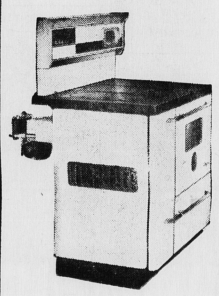

ENTERPRISE DELUXE

Kemac Range

Here is Enterprises biggest and best Kemac range, made for people who want the best. Never before a range so luxurious, so ready to respond to all your cooking needs.

- Largest oven of any Kemac Range, finished in lifetime porcelain enamel
- Big deep firebox for burning wood or garbage with oil
- Deluxe backguard with electric clock and minute minder
- No fog glass in oven door
- Heavy cast iron oven door from an exclusive feature with Enterprise

Regular 399.95
339.95
And your old Range

No Down Payment—15.00 Monthly