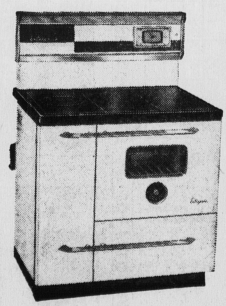

ENTERPRISE FULLY AUTOMATIC OIL RANGE

Regular 379.95
299.99
No Down Payment—15.00 Monthly