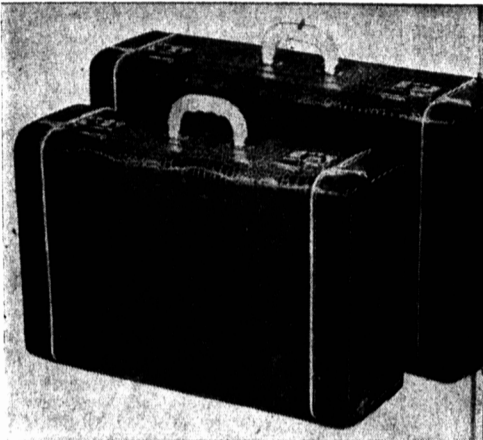

HOLMAN'S BIG WEEK-END SHOPPING PARTY

Wednesday, Thursday, Friday and Saturday Morning

Special "Buy"! Women's Matched Set

Special Purchase of Women's Week-End Cases. Plastic coated, alligator grained, leatherette covered. Lock-jointed basswood box, nickel plated hardware, plastic coated binding, shirred cloth pockets. One 24" case and one 21" case. Choice of Red or Brown. WEEK-END SHOPPING PARTY, Set—

16.99

Men's Cowhide Gladstone Bag

Extra Savings on this Special Purchase of Men's Gladstone Bags. Made of undergrain cowhide in copper tan or tan colors. Top strap style with solid leather handle. Lined. Has hanger and brass plated coat rack. WEEK-END SHOPPING PARTY, Each—