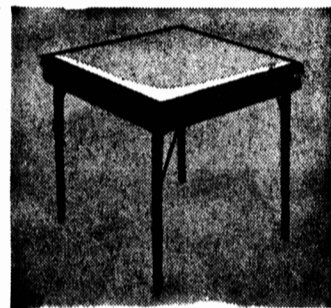

19.99

— HOLMAN'S Both Stores FURNITURE —

Special Purchase! Regular to 29.50

GUEST CHAIRS

Need a Smart Extra Chair or two? Then stop in and see these attractive Guest Chairs. Well made with walnut finished legs. Assorted covers including Rayons, Velours, Friezes and Nylons.

Shopping Party Special

Each—

19.99

— HOLMAN'S Both Stores FURNITURE —

Note This Saving On CARD TABLES

Strongly constructed Card Tables have hardboard tops with leatherette covering in Red, Green or Black. Well braced hardwood legs. Regular 3.95. WEEK-END SHOPPING PARTY SPECIAL, Each—