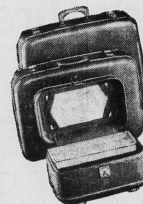

GIVE Mother THE BEST!

Sunday, May 12th, Is Mother's Day ... Choose a Gift For Her From Holman's Wonderland of Mother's Day Gifts!

FREE FOR MOTHER ... a beautiful SPRING HAT

of value to 6.98

With The Purchase of any coat in our store valued from

$35

SEWING MACHINES - For Mother

- deluxe straight stitch model
- dial stitch control
- pop-up darning
- accurate feed adjustment
- built-in wide angle sewing light
- two-tone turquoise finish

SAVE 10.00

Regular 74.95

64.95

No Down Payment Only 6.00 Monthly

'Serenade' Moulded Luggage

... styled by McBrine

- fibreglass reinforced
- rugged double stitched vinyl binding
- attractive shades of blue or green
- tough embossed vinyl covering
- positive action nickel plated locks

14" TRAIN CASE ..... SALE 9.95
Reg. 12.95

• 21" WEEKEND CASE . . . . . SALE 13.95
Reg. 16.95

• 22" WARDROBE CASE . . . . . SALE 17.95
Reg. 21.95

CHAISETTES

Reg. 13.95
9.99

FOLDING

LAWN CHAIR

- sturdy aluminum frame
- green, yellow or blue
- 4 x 7 strong woven web

Regular 7.98
6.79

FREE! HALF OUNCE OF FRENCH PERFUME

With the purchase of any pair of these

LADIES' GLOVES

Special Offer— for Mother's Day

1.98

- gloves double woven nylon made by Kayser
- white only
- sizes are 6 1/2 in 7 1/2
- free French perfume with each pair of these gloves
- lovely gift item for Mother's Day

LUXURY-SHEER SEAM-FREE HOSE

Special Purchase for Mother REG. 1.50 PAIR

77¢ pr.

REVLON'S "Touch and Glow"

Reg. 4.25
2.25

HALF SLIPS

Regular 1.98
1.49

"Crepe de Chine" TOILET WATER

Special priced as a Mother's Day Gift item
Regular 1.98

1.50

GENERAL ELECTRIC STEAM IRONS

Regular 19.95
14.99

ELECTRIC KETTLES

- fast heating 1500 watt control element
- automatic shut-off
- fully guaranteed
- gift special for Mother's Day

Regular 9.95
6.99

GENERAL ELECTRIC HAIR DRYERS