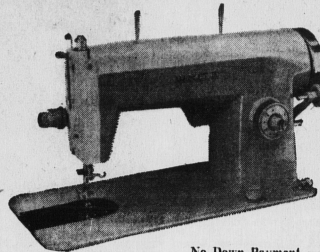

SEWING MACHINES - For Mother

- deluxe straight stitch model
- dial stitch control
- pop-up darning
- accurate feed adjustment
- built-in wide angle sewing light
- two-tone turquoise finish

SAVE 10.00

Regular 74.95

64.95

No Down Payment Only 6.00 Monthly

'Serenade' Moulded Luggage

... styled by McBrine

- fibreglass reinforced
- rugged double stitched vinyl binding
- attractive shades of blue or green
- tough embossed vinyl covering
- positive action nickel plated locks

14" TRAIN CASE ..... SALE 9.95
Reg. 12.95

• 21" WEEKEND CASE . . . . . SALE 13.95
Reg. 16.95

• 22" WARDROBE CASE . . . . . SALE 17.95
Reg. 21.95

CHAISETTES

Reg. 13.95
9.99

FOLDING

LAWN CHAIR

- sturdy aluminum frame
- green, yellow or blue
- 4 x 7 strong woven web

Regular 7.98
6.79

FREE! HALF OUNCE OF FRENCH PERFUME

With the purchase of any pair of these