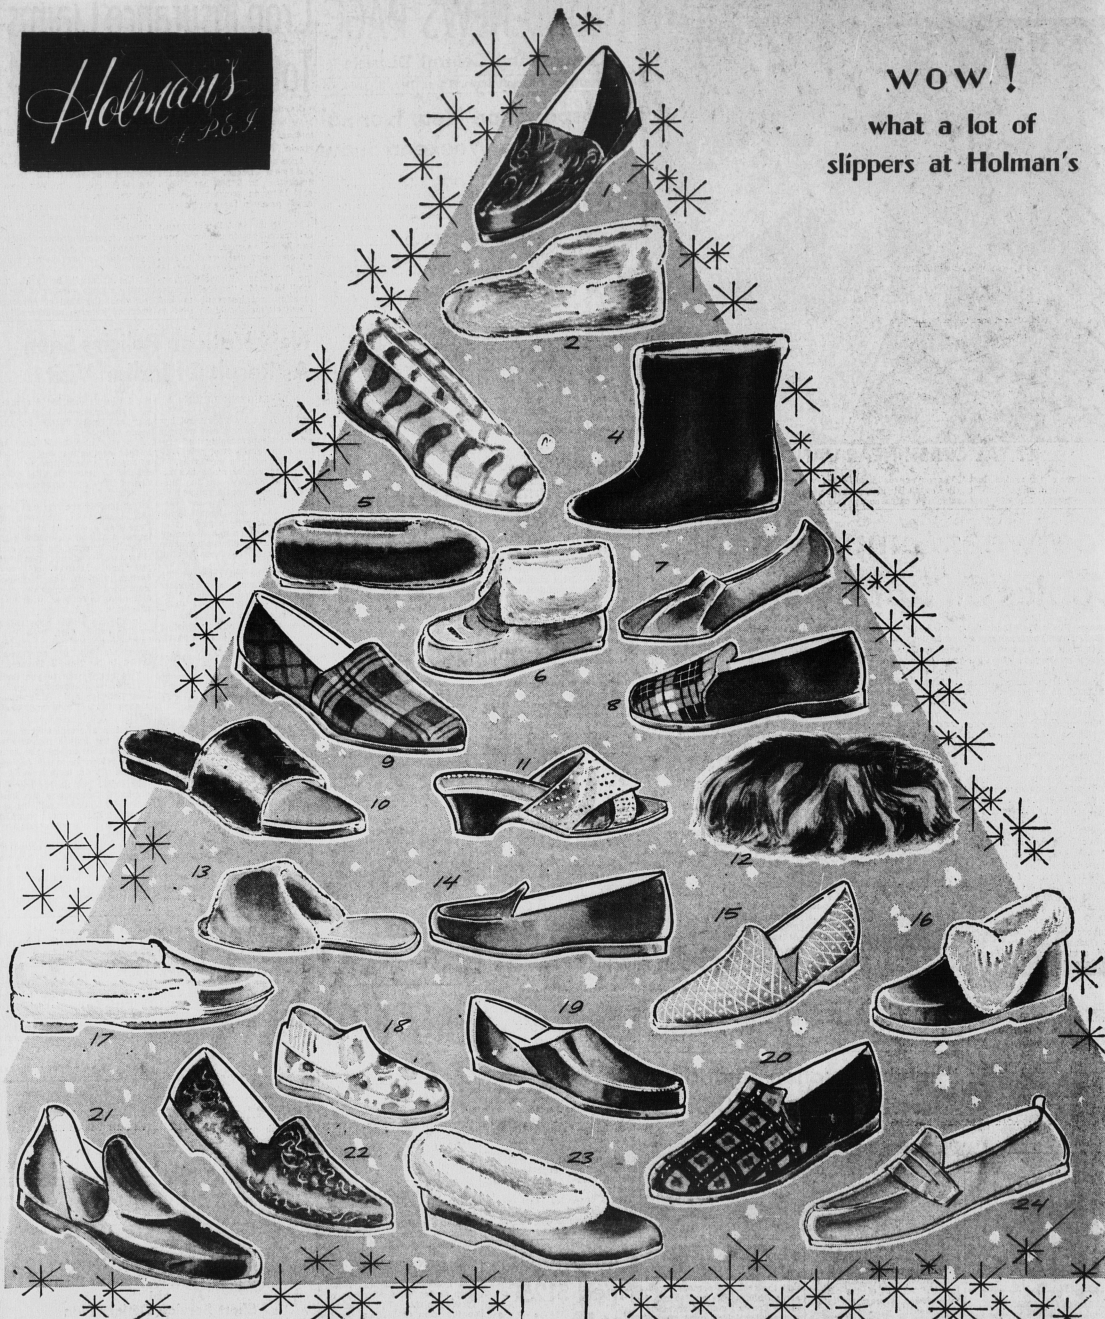

Holman's
of P.E.S.

extra
christmas
store
hours

Perhaps the most important service we, as retailers can offer our customers is to be open for shopping convenience during the evening hours before Christmas. So that we all can shop in comfort without too much rush, confusion and furore... Our staff like this also because, by staggering their working days they are always fresh and eager to serve your every want.

charlottetown
store

Dec. 3rd to Dec. 23rd
open
9 A.M. to 9 P.M. Daily
Including Saturdays
Dec. 24th—9 a.m. to 5 p.m.
Closed Christmas Day and
Boxing Day

summerside
store

Saturday, Dec. 12
Open 8:30 to 5 P.M.
Dec. 14 to Dec. 23 inclusive
Open 9 A.M. to 9 P.M.
Except Sat. Dec. 19
9 A.M. to 5 P.M.
Dec. 24th—9 a.m. to 5 p.m.
Closed Christmas Day and
Boxing Day

WOW!
what a lot of
slippers at Holman's

(1) men's foamtread slippers

(2) cuddle pups

(3) fur bootee

(4) semi bootee

Orlon pile upper with crepe foam soles and heels. Colors pink and blue. Size 5-9. **4.98**

(5) sheared wool slippers

Warm fleece lining, soft foam soles and heels. Colors pink, blue. Sizes 5-9. **3.98**

(6) infants bootee slipper

Red leather upper. Soft fur collar, with soft soles and heel. Size 6-10. **1.98**

(7) happy hoppers

(8) men's slippers

Smart looking comfortable slippers, corduroy uppers, red plaid, black watch, black and beige. Size 6-11. Boy's 1-6. **2.98** **2.69**

(9) boys' foamtread slippers

Plaid corduroy, sponge cushion soles with leather outsoles. Sizes 1-5. **3.49**

(10) slip-on mule slippers

Soft pile uppers and foam rubber soles, in assorted colors. Sizes 5, M, L. **1.98**

(11) women's leisure treads

(12) women's shaggy slippers

(13) pussy paws

Soft fur uppers with foam soles. Open backs. Colors pink, blue, white. Sizes S, M, L. **3.49**

(14) women's shaggs slip-on mules

(15) misses foamtreads

(16) children's corduroy romeo slippers

Red with fur trim. Sizes 5-10. **2.29**

(17) moulded leather slippers

Lamb's wool collar, low rubber heels. Women's blue. Sizes 5-9; Men's brown 6-12. **4.98**

(18) infants foamtreads

Figured corduroy uppers in pink and blue. Sizes 3-7. **2.98**

(19) men's opera slippers

(20) children's corduroy slippers

Plaid corduroy uppers in red and blue with sponge crepe soles. Sizes 5-8. **1.98**

(21) men's romeo slippers

(22) women's foamtreads

(23) women's slippers

With corduroy uppers foam cushion soles and heels. Colors red and black. Sizes 5-9. **2.98**

(24) men's tan slippers

Smooth tan upper with soft padded soles and heels. Sizes 6-11. **5.98**

Santa's Visiting Hours; Ch'town 1.30 to 3.30 - S'Side 2.00 to 4.00 Daily