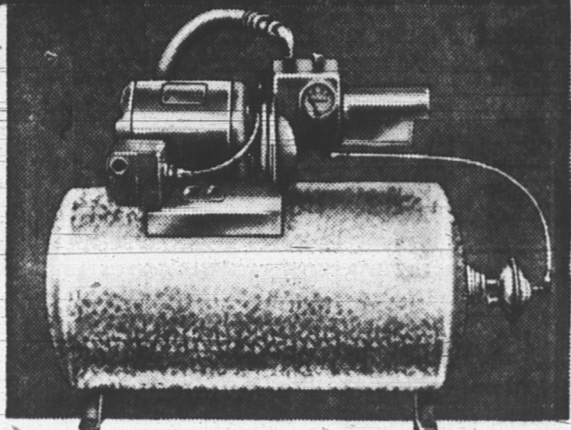

FLOODS HIT PORT

MOSCOW (AP)—Flood wa-
ters from the ice-swollen Dvina
River have forced evacuation
of residents in the region of
Arkhangelsk, a major northern
Soviet port, Tass said Wednes-
day. The official Soviet news
agency made no mention of
casualties. Arkhangelsk, on the
White Sea, is the country's ma-
jor port centre for exporting
timber.

NAMED CO-RESPONDENT

GRANTS CREDIT

BOON (Reuters)—West Ger-
many will supply Israel with
160,000,000 marks ($40,000,000)
in credits this year under the
first aid agreement between the
two countries, informed West
German sources said Wednes-
day. A foreign office spokesman
said the agreement would be
signed today. He declined de-
tails.

OPEN TONIGHT
MONDAY
UNTIL 9 P.M.

Visit Us For Ideas For
Better Living

CHANDLER BROS.
LTD.

Building Supplies
No. 1 Plywood Place
Ch'own, P.E.I. 4-6557

EATON'S HOME AND COTTAGE FURNISHINGS Sale

Combination 1/3 H.P. Jet Pumps

Jet pressure system with motor and pump
assembled and mounted on horizontal tank
and ready to connect to your water system
of water level is dropping system is easily
convertible from shallow to deep well. 1/3
H.P. units have 110-120 volt 60 cycle AC
motor, pressure switch starts and stops
motor, pump mounted on a 8 gallon tank.

Special, each

88.49