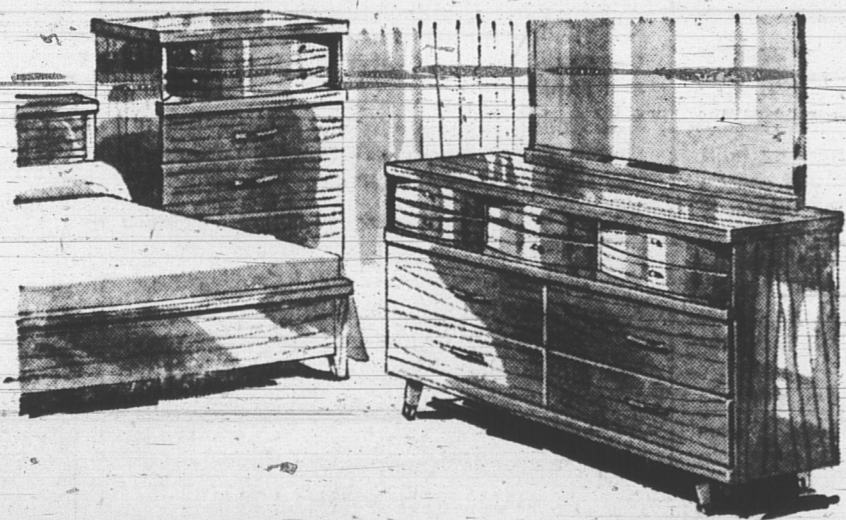

3 PCE.

BEDROOM SUITE

Double dresser 4 drawer chest
book case bed, walnut finish,
veneer top, all drawers and
joints dovetailed and glued.

Special **199.99**

Vitreous China Lavatory Basin

Ledge back, drilled for 4 inch
centre faucets, size 17 x 19",
white only, less faucet and drain
Special, each **8.79**

Basin Faucet

With four inch centres, heavily
chromium plated.
Special, each **5.39**

Medicine Cabinet

Two heavy quality sliding door
mirrors on easy glide plastic
track. Two wipe clean glass
shelves to provide ample stor-
age space, smooth white enam-
elled finish.
Special, each **11.49**

Axminster Rugs

Axminster rugs fringed ends
in attractive leaf & scroll de-
signs, all wool pile.
Sizes 27 x 51" each **7.99**
Size 9 x 10 1/2" each **79.99**
Size 9 x 12" each **89.99**

Recliner Chairs

Assorted colours in Vina-Plush
material, floor samples.
Special, from **79.95 to 89.95**

Barbecue Tool Set

3 piece set
Special, set **1.59**

Barbecue Mitts

Asbestos lined.
Special, pair **1.99**

Barbecue

24 inch barbecue, rust resistant
hood, motorized spit.
Special, each **16.99**

Close Couple Toilet

Made exclusively for Eatons
washdown type, vitreous china
whirlpool action, ledge top tank
fine quality fittings, about 30 3/4
inch high and 20 inch wide,
rough in about 12 inches. Less
seat and cover, white only.
Special, each **31.99**

Basin Drain Fitting with Chain & Plug

Chromium plated.
Special, each **1.59**

Jet Pressure System

For the cottage, for the home,
for the farms. A jet pump with
a vertical 12 gallon tank mount-
ed with pump on a steel base.
1/3 H.P. motor 110 volt - 120
volt 60 cycle AC motor. Pressure
switch and air volume control.
Converts easily for wells to 70 feet
deep.
Special, each **99.88**

Vinyl Asbestos Tile

600 Gauge in spatter and marble
designs, ideal for home or cot-
tage, size 9 x 9".
each **14c**

Hop Sacking Cafe Curtains

Brown/melon, turquoise green.
Special, pair **3.95**

Wooden Handles

As above, 5 piece set
Special, set **2.59**

Folding Metal Table

Woodgrain finish, size 24 x 60".
Special, each **9.99**

Barbecue

As above but with warming oven
Special, each **19.99**

Toilet Seat

Solid plastic, enameled finish
with matching hinged, white only.
Special, each **3.08**

Stainless Steel Sink

Single sink, 3 inch back ledge,
bowl measures 16 x 18" inches,
over all size about 20 x 20 1/2 x
7" inches deep, three hole drill-
ing, complete with 4 inch
strainer.
Special, each **16.78**

Polyethylene Plastic Water Pipe

For your cold water system.
Resists corrosion, rust, salts,
etc. Expands if frozen and
should not split. Flexible light
in weight and tough.
3/4 inch size 100 foot coil **4.94**
Special, each
1 inch size 100 foot coil **7.69**
Special, each
1 1/4 inch size 100 foot
coil. Special, each **9.88**

Lawn Swings

Heavy quality steel frame, plas-
tic covered, felt mattress, adjust-
able canopy.
Special, **49.99**

Cafe Curtains

Printed sailcloth in colours rose
and blue.
50 x 36" long. pair **4.79**
100 x 36" long. pair **8.59**

Liquid Fire Starter

64 oz. tin
Special, each **79c**

Electric Barbecue Starter

Just plug in and insert in char-
coal.
each **3.98**