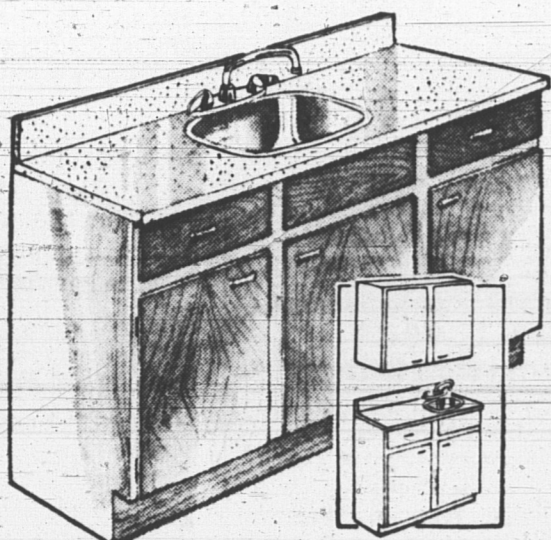

42" Combination BASE & UPPER CABINETS

These fully assembled craftsman made
cabinets have lovely Birch Veneer doors
with rugged hardwood frames. Finished
with chromium plated hardware. Upper
unit with two doors. Base unit having a
single stainless steel sink with basket
strainer and cabinet with two swing doors
and one drawer. Faucets extra.

Special, each **98.49**