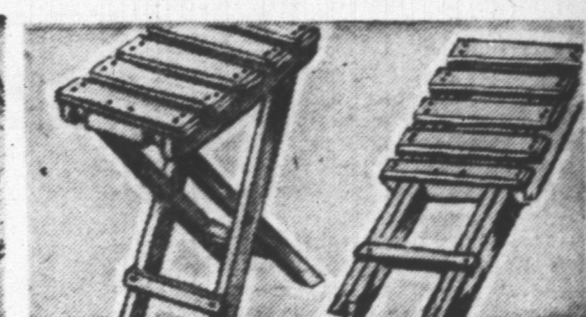

see what
88c
will buy! at our...

SALE of

ROLLING PINS 88c

HOUSEWARES 88c

Values As High As 1.49

88c
6 for $5

from mon. aug. 24 to sat. noon aug. 29