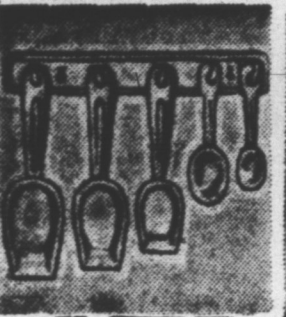

see what
88c
will buy! at our...

SALE of

ROLLING PINS 88c

HOUSEWARES 88c

Values As High As 1.49

88c
6 for $5

from mon. aug. 24 to sat. noon aug. 29