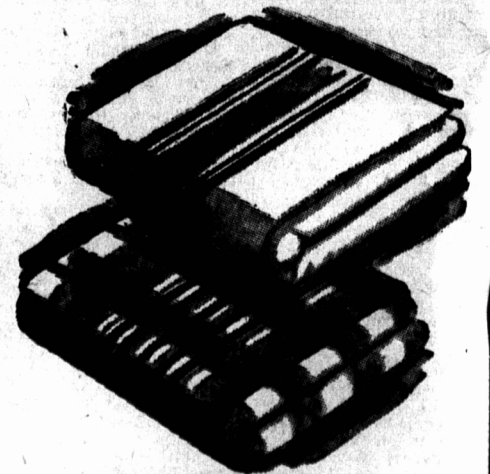

**"Ibex" Flannelette
BLANKETS**

A well known Canadian blanket. Made from medium weight cotton softly napped on both sides. Yarn whipped striped ends in washfast pastel shades.

Size 60" x 90" Pair **5.98**

Size 70" x 90" Pair **6.49**

Size 80" x 90" Pair **7.49**

"Falcon" BLANKETS

Softly napped blanket in a colored plaid effect. Made of better quality long wearing cotton. The woven-in colors are washfast. Yarn whipped ends. Colors Plaid, Blue, Gold and Green. Size 70" x 84" Pair **5.29**

HOLMAN'S DRY GOODS, Summerside, and HOUSE FURNISHINGS, Charlottetown.