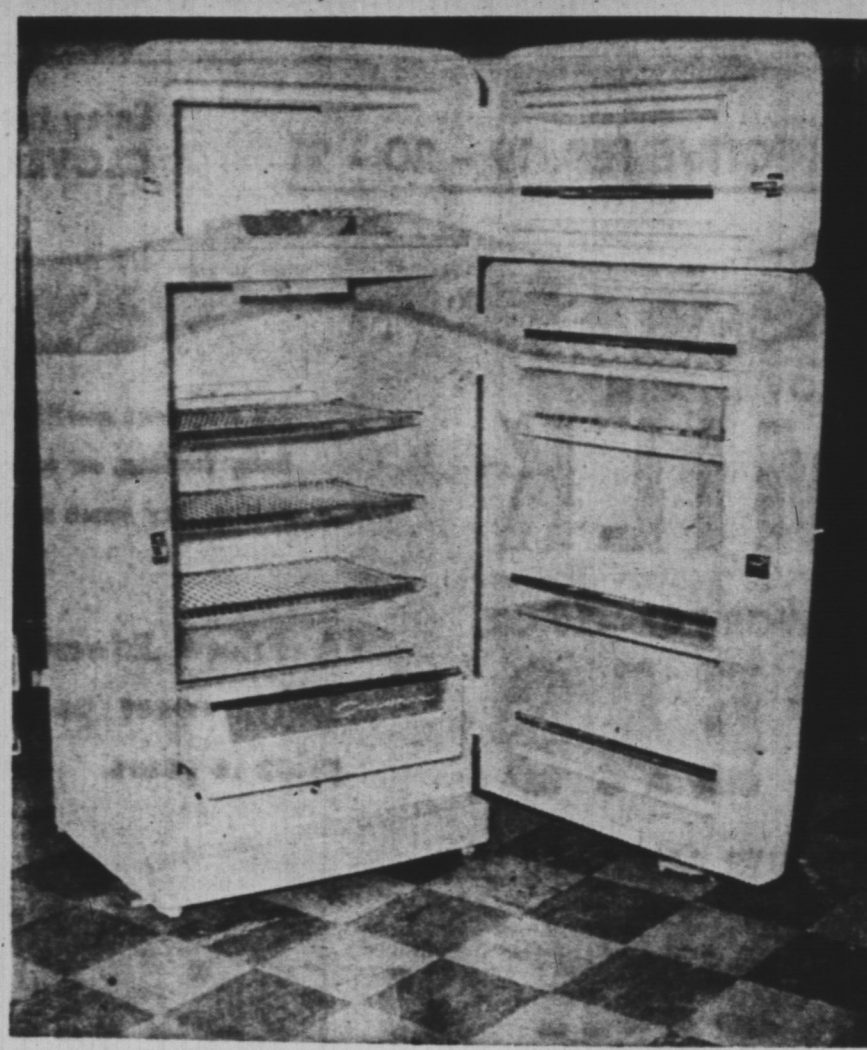

Here's Sensational News From Douglas Bros. & Jones Ltd.

CLEARANCE

PRE-INVENTORY

SAVE NOW ON NEW PHILCO REFRIGERATORS

UP TO **\$200.00**
 FOR YOUR OLD REFRIGERATOR
 IN GOOD WORKING CONDITION
2 Door Philco Combination
 PHILCO 1278 — NEARLY 12 cu. ft. of food storage space perfectly arranged with a zone of ideal cold for all food, fresh and frozen. Giant 3.4 cu. ft. zero freezer stores 120 lbs. of frozen food. Automatic defrost refrigerator. Dairy Bar Storage Door with Pull-Down Crisper. Self-Service Freezer Door.
 11.9 cu. ft. storage capacity; 61½" high, 30 5-8" deep, 31½" wide.
 REGULAR \$599.95
 LESS TRADE-IN \$200
 YOU PAY ONLY

\$399.95
 EASY MONTHLY TERMS

NOW IS YOUR CHANCE TO BUY AND SAVE!

SAVE \$50.00
 ON THIS PHILCO REFRIGERATOR
2 Door Philco Combination
 Giant zone freezer will hold over 100 lbs. of Frozen Food, 5 year protection plan, recessed interior lighting, butter and cheese compartments provide ample space for storing. Come in and see this beauty today.
 REGULAR \$449.95
SAVE \$50.00