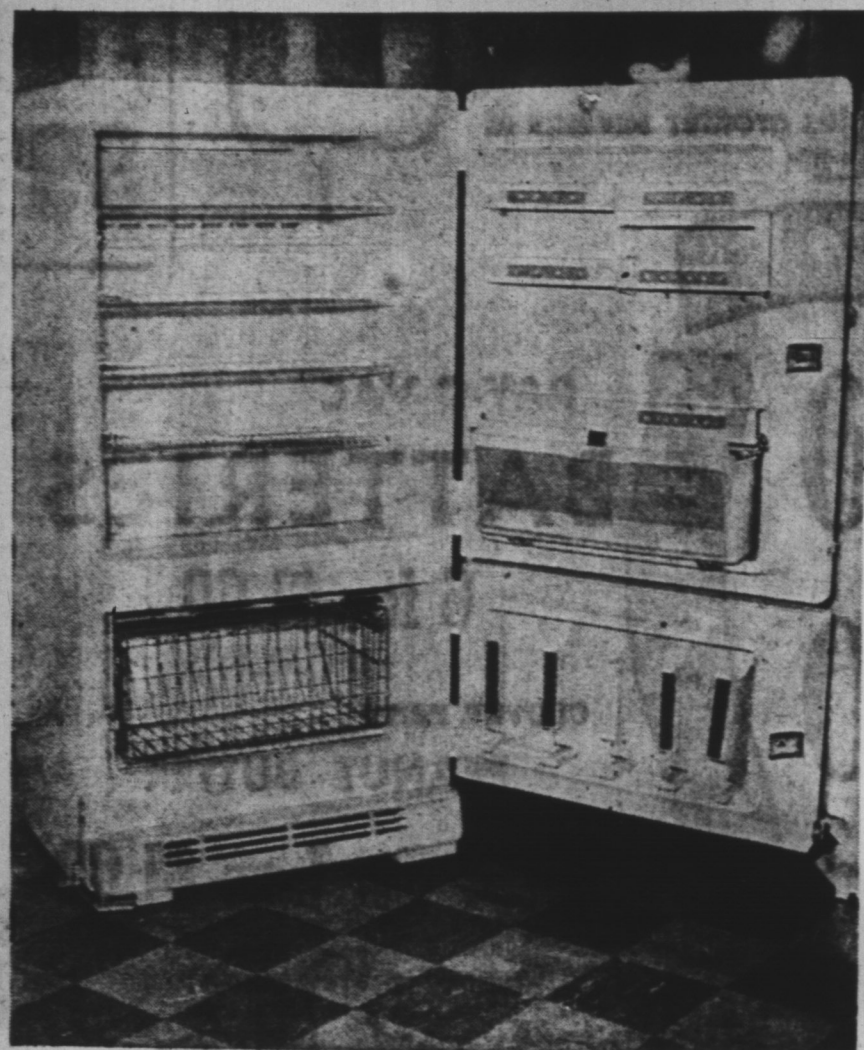

Here's Sensational News From Douglas Bros. & Jones Ltd.

CLEARANCE

PRE-INVENTORY

SAVE NOW ON NEW PHILCO REFRIGERATORS

UP TO **\$200.00**
 FOR YOUR OLD REFRIGERATOR
 IN GOOD WORKING CONDITION
2 Door Philco Combination
 PHILCO 1278 — NEARLY 12 cu. ft. of food storage space perfectly arranged with a zone of ideal cold for all food, fresh and frozen. Giant 3.4 cu. ft. zero freezer stores 120 lbs. of frozen food. Automatic defrost refrigerator. Dairy Bar Storage Door with Pull-Down Crisper. Self-Service Freezer Door.
 11.9 cu. ft. storage capacity; 61½" high, 30 5-8" deep, 31½" wide.
 REGULAR \$599.95
 LESS TRADE-IN \$200
 YOU PAY ONLY

\$399.95
 EASY MONTHLY TERMS

NOW IS YOUR CHANCE TO BUY AND SAVE!

SAVE \$50.00
 ON THIS PHILCO REFRIGERATOR
2 Door Philco Combination
 Giant zone freezer will hold over 100 lbs. of Frozen Food, 5 year protection plan, recessed interior lighting, butter and cheese compartments provide ample space for storing. Come in and see this beauty today.
 REGULAR \$449.95
SAVE \$50.00

\$399.95
 EASY MONTHLY TERMS

SAVE \$50.00

NEVER BEFORE such Beauty
 IN A COMBINATION COAL & GAS RANGE
This New Findlay
 CG 24-39R
BUNGALOW OFFERS YOU EXTRA COOKING AND HEATING CONVENIENCE

REGULAR \$339.50
LESS \$65.00 FOR YOUR OLD RANGE
YOU PAY ONLY \$274.50
 EASY MONTHLY TERMS