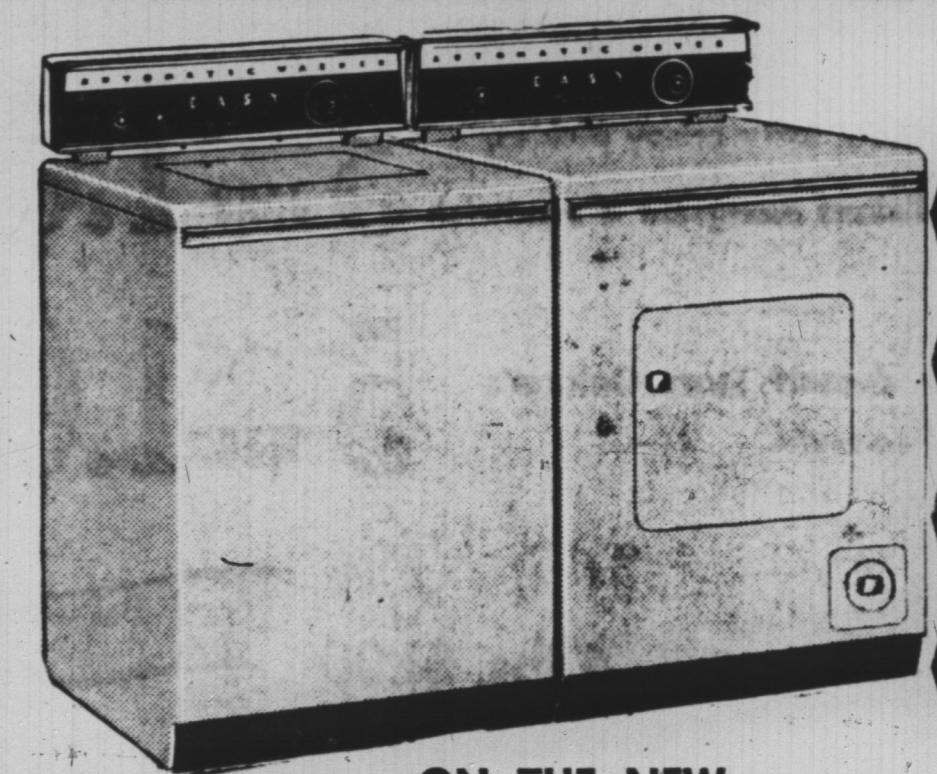

Here's Sensational News From Douglas Bros. & Jones Ltd.

CLEARANCE

PRE-INVENTORY

SAVE NOW ON NEW PHILCO REFRIGERATORS

UP TO **\$200.00**
 FOR YOUR OLD REFRIGERATOR
 IN GOOD WORKING CONDITION
2 Door Philco Combination
 PHILCO 1278 — NEARLY 12 cu. ft. of food storage space perfectly arranged with a zone of ideal cold for all food, fresh and frozen. Giant 3.4 cu. ft. zero freezer stores 120 lbs. of frozen food. Automatic defrost refrigerator. Dairy Bar Storage Door with Pull-Down Crisper. Self-Service Freezer Door.
 11.9 cu. ft. storage capacity; 61½" high, 30 5-8" deep, 31½" wide.
 REGULAR \$599.95
 LESS TRADE-IN \$200
 YOU PAY ONLY

\$399.95
 EASY MONTHLY TERMS

NOW IS YOUR CHANCE TO BUY AND SAVE!

SAVE \$50.00
 ON THIS PHILCO REFRIGERATOR
2 Door Philco Combination
 Giant zone freezer will hold over 100 lbs. of Frozen Food, 5 year protection plan, recessed interior lighting, butter and cheese compartments provide ample space for storing. Come in and see this beauty today.
 REGULAR \$449.95
SAVE \$50.00

\$399.95
 EASY MONTHLY TERMS

SAVE \$50.00

NEVER BEFORE such Beauty
 IN A COMBINATION COAL & GAS RANGE
This New Findlay
 CG 24-39R
BUNGALOW OFFERS YOU EXTRA COOKING AND HEATING CONVENIENCE

REGULAR \$339.50
LESS \$65.00 FOR YOUR OLD RANGE
YOU PAY ONLY \$274.50
 EASY MONTHLY TERMS