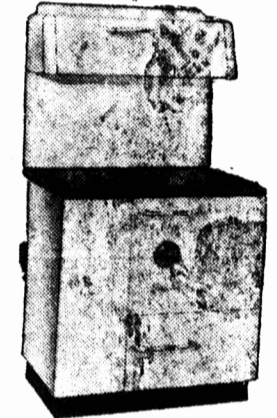

CAPITAL — (Extended) with high warming closet and reservoir. Gleaming full enamel finish—Regular 209.00. **SPECIAL 189.00**

CAPITAL—(Square) with high warming closet. Full enamel finish—Regular 178.00. **SPECIAL 158.00**

CAPITAL—(Extended) with high warming closet and reservoir. Modern design and in standard finish. Regular 164.50. **SPECIAL 149.50**

CAPITAL—(Square) with high warming closet. In serviceable standard finish. Regular 152.00. **SPECIAL 137.00**

CORONET — Complete with high warming closet and reservoir. Finished in white porcelain enamel. Regular 251.00. **SPECIAL 226.00**

CORONET — (Square) with high warming closet. Finished in white porcelain enamel. Regular 217.00. **SPECIAL 197.00**