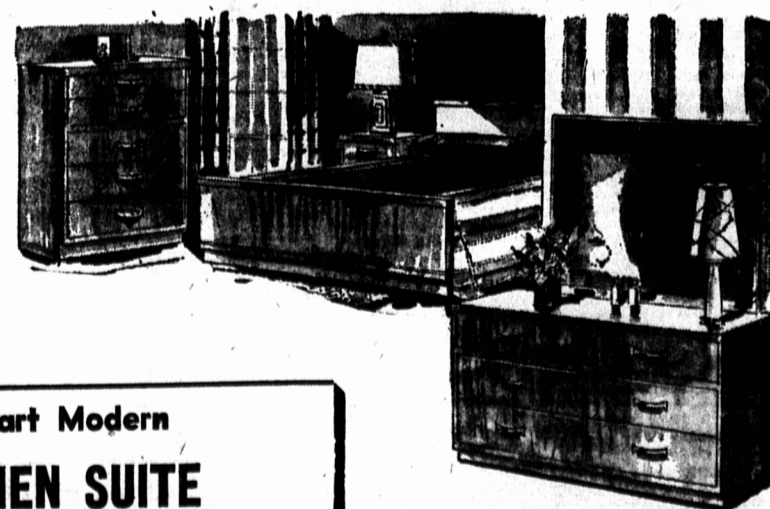

MAY IS CARPET MONTH AT HOLMAN'S Both Stores FURNITURE

HOLMAN'S Both Stores...

FOR ONE WEEK ONLY

Saturday, May 7th Through Saturday, May 14th

YOUR CHOICE OF

A Good Quality SPRING FILLED MATTRESS
And A Steel Strap
HIGH RISER SPRING
(Regular 45.45 Value)
FREE

OR

A Smart Modern KITCHEN SUITE
5 Pieces in Gleaming Chrome
Table and Four Chairs
Regular 74.50
FOR ONLY 19.95

Your Old Furniture Trade-Ins May Be Arranged

ONLY 10% DOWN

HOLMAN HOME PLAN Balance Monthly

With The Purchase of Any Bedroom Suite on Our Floors At 169.00 or Over

Now Is The Time . . . And this Special Offer will delight you! With the purchase of any one of the new Bedroom Suites priced at \$169 or over you'll get a choice of either a FREE Spring and Spring-Filled Mattress OR a modern Chrome Kitchen Suite valued at \$74.50 for JUST \$19.95. Come in and inspect the new Bedroom Suites—Buy yours and get in on our Special Week-Long Offer!