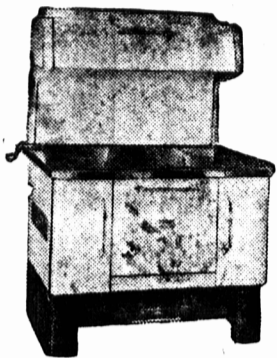

FOR YOU an investment in good living that carries a LIFETIME GUARANTEE! . . . The marvellous BERNINA fully automatic SEWING MACHINES are that and more too. They're made in Switzerland and distributed in Canada through the dealer facilities of Necchi, and that means Holman's in Prince Edward Island. The Bernina Machine is available in several styles, portable models. The Bernina can do practically anything but talk — the fine embroidery done on a Bernina can scarcely be distinguished from hand work. Come see the Bernina Sewing Machines, we will give you a demonstration either in your own home or right in the Furniture Department of Both Holman Stores.

GET ready for outdoor fun by buying a smart, colorful PLASTIC JACKET. These can take all kinds of wear and they're wind and weather resistant. Holman's Sportswear in Summerside and Holman's Ladies' Shop in Charlottetown have PLASTIC JACKETS in two-tone shades — Tan with yellow, Charcoal with pink and Pink with white; the contrasting shade is on the yoke, pocket binding and buttons. They're smart as paint and may be worn box style or belted as you prefer. Sizes are 12 to 16 and the reasonable price is 8.95 in Holman's Sportswear, Summerside and Holman's Ladies' Shop, Charlottetown.

HOLMAN'S Both Stores... GREAT SPRING SALE ENTERPRISE RANGES

SAVE UP TO 25.00

-- One Week Only --

Friday, May 6th Through Saturday Noon, May 14th

SAVE 15.00 to 25.00 On These Enterprise Coal or Wood Ranges

CAPITAL — (Extended) with high warming closet and reservoir. Gleaming full enamel finish—Regular 209.00. **SPECIAL 189.00**

CAPITAL—(Square) with high warming closet. Full enamel finish—Regular 178.00. **SPECIAL 158.00**

CAPITAL—(Extended) with high warming closet and reservoir. Modern design and in standard finish. Regular 164.50. **SPECIAL 149.50**

CAPITAL—(Square) with high warming closet. In serviceable standard finish. Regular 152.00. **SPECIAL 137.00**

CORONET — Complete with high warming closet and reservoir. Finished in white porcelain enamel. Regular 251.00. **SPECIAL 226.00**

CORONET — (Square) with high warming closet. Finished in white porcelain enamel. Regular 217.00. **SPECIAL 197.00**