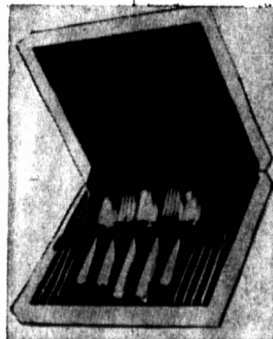

Choose from many items including

- Cigarette Jars ● Compacts
- Candlesticks ● Dutch Jugs
- Ash Trays, etc.

PRICED FROM 1.75 to 10.50

BRIGHT GIFT IDEAS FOR BUSY HOMES

Wear - Ever Aluminum

GIFT SETS

Mayfair gift sets with your choice of copper-tone, aluminone or turquoise covers with cool

grip handles for easy handling. Available in 2, 4 or 5 piece sets. Boxed.

11.80 to 34.95

26 Piece Stainless Steel

CUTLERY SETS

Well made cutlery sets containing 6 each serrated knives, forks, teaspoons and table-spoons and one sugar spoon and butter knife. Made of stainless steel that will not rust, tarnish or stain. Simulated handles. Gift Boxed.