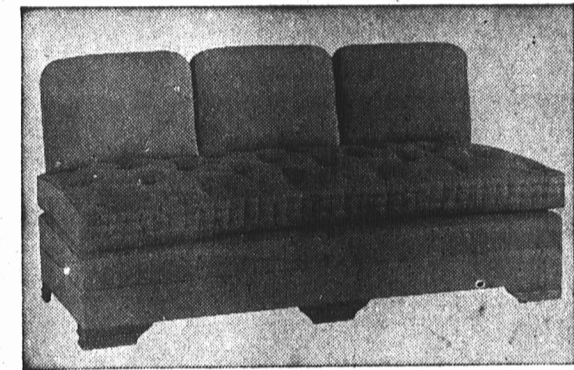

Don't Miss This Sale of **Studio Couches**
ANNIVERSARY SALE SPECIAL EACH **24.50**

Another great Sale Attraction. Studio Couches with spring-filled mattresses and 3 spring-filled cushions. Covered in a choice of durable materials. Easily converted into a double or two single beds. Without back cushion rest. Back Available If Desired For Only 3.95