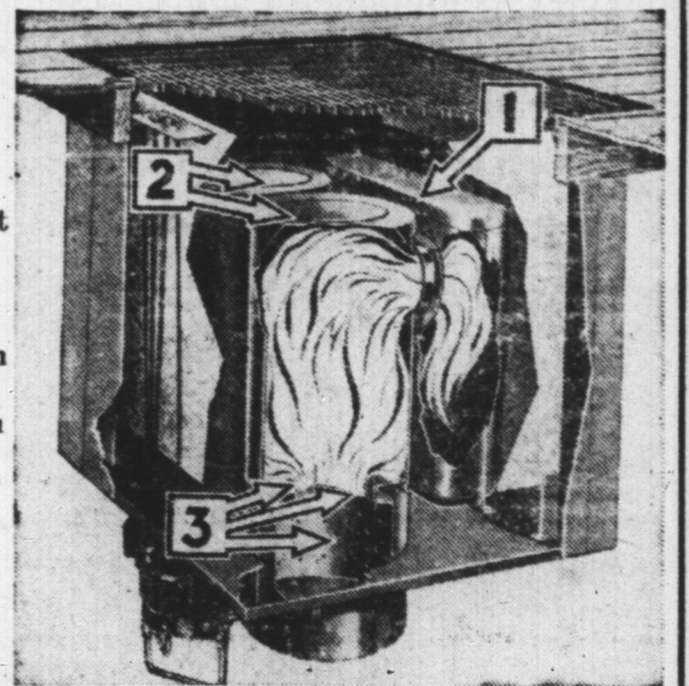

reg. 229.00

less 50.00 trade-in you pay **179.00** for your old oil space heater

25.00 trade-in for your old coal or wood heater

4 days only you pay **204.00**

no down payment...

2 yrs. to pay... no outside financing