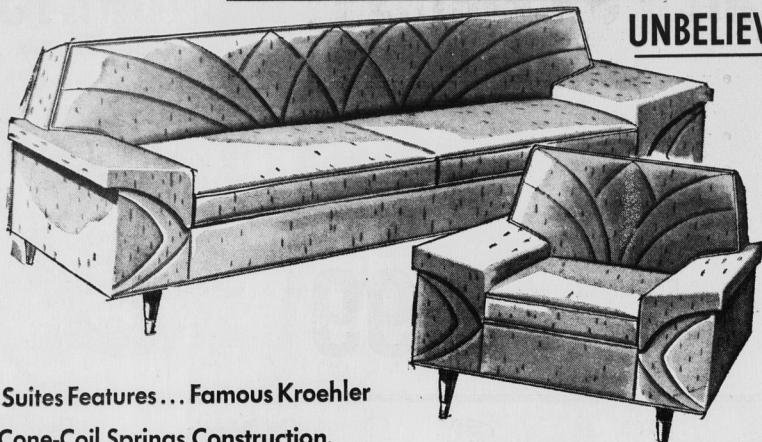

IT'S HOME SALE TIME AT HOLMAN'S

THE FINEST SELECTION OF FURNITURE AVAILABLE...

AT BIG SAVINGS FOR EVERY ROOM...

UNBELIEVEABLE VALUE ... 7 Pc. Genuine KROEHLER

"LIVINGROOM ENSEMBLE"

Suites Features... Famous Kroehler
Cone-Coil Springs Construction.

The most fantastic Kroehler offer we have ever made priced below ordinary suites... This Kroehler living room Ensemble consists of 2-piece Kroehler Chesterfield Suite, Sofa and matching Chair, 2-Arborite top Step End Tables, 18" x 24", 1-Matching Coffee Table 18" x 36" and Two modern Table Lamps and Shades.

- Reversible Foam Cushions
- Quality 100% Nylon Covering
- Attractive Modern Styling
- Choice of Brown Raisin, Turquoise or Gold.

REG. $289.80

SAVE 89.82

199.98

NO DOWN PAYMENT—$11.00 MONTHLY