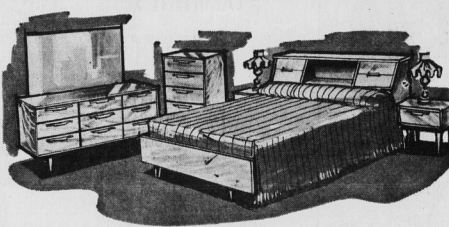

BIG $75.00... TRADE IN ON THIS SUITE Genuine KROEHLER... Specially Priced

Regular $279.98

204.98

LESS $75.00 TRADE-IN — NO DOWN PAYMENT — $12.00 MONTHLY