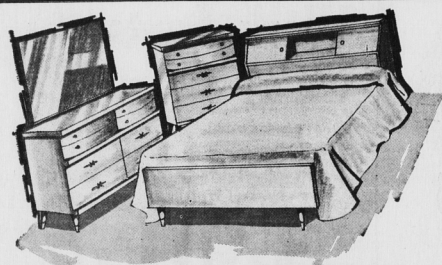

5 PC. BEDROOM ENSEMBLE

154.98

NO DOWN PAYMENT—$9.00 MONTHLY