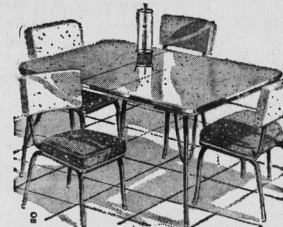

IT'S HOME SALE TIME AT HOLMAN'S

THE FINEST SELECTION OF FURNITURE AVAILABLE...

AT BIG SAVINGS FOR EVERY ROOM...

UNBELIEVEABLE VALUE ... 7 Pc. Genuine KROEHLER

"LIVINGROOM ENSEMBLE"

Suites Features... Famous Kroehler
Cone-Coil Springs Construction.

The most fantastic Kroehler offer we have ever made priced below ordinary suites... This Kroehler living room Ensemble consists of 2-piece Kroehler Chesterfield Suite, Sofa and matching Chair, 2-Arborite top Step End Tables, 18" x 24", 1-Matching Coffee Table 18" x 36" and Two modern Table Lamps and Shades.

- Reversible Foam Cushions
- Quality 100% Nylon Covering
- Attractive Modern Styling
- Choice of Brown Raisin, Turquoise or Gold.

REG. $289.80

SAVE 89.82

199.98

NO DOWN PAYMENT—$11.00 MONTHLY

5 PC. BEDROOM ENSEMBLE

154.98

NO DOWN PAYMENT—$9.00 MONTHLY

BIG $75.00... TRADE IN ON THIS SUITE Genuine KROEHLER... Specially Priced

Regular $279.98

204.98

LESS $75.00 TRADE-IN — NO DOWN PAYMENT — $12.00 MONTHLY

5-Piece Dinette or Kitchen

CHROME SUITE

Regular 59.95
SAVE $14.97

44.98

NO DOWN PAYMENT—$5.00 MONTHLY

BIG SAVINGS NOW

ON MATTRESSES

Reg. $24.95 **19.98**

ROYAL QUILT TOP

32.98

Matching Box Spring $32.98

REGAL REST

42.98

Matching Box Spring $42.98

DELUXE 837 COIL SPRING MATTRESS

49.98

Buy the Mattress with Matching Box Spring—Both for only **79.98**

WHITE SEWING MACHINE

- Straight stitch model with portable case
- Push button reverse
- Built in dresser
- Stitch length control, built in light
- Turquoise and Blue

Reg. $74.95 **64.98**

ZIG - ZAG MODEL
REGULAR 119.00

99.95

3 PIECE WALNUT

BEDROOM SUITE

Save $49.02

REGULAR 239.00

189.98

No Down Payment 10.00 Monthly

Also available with triple dresser Add—20.00

KROEHLER

COIL SPRING CONSTRUCTED

PLATFORM ROCKERS