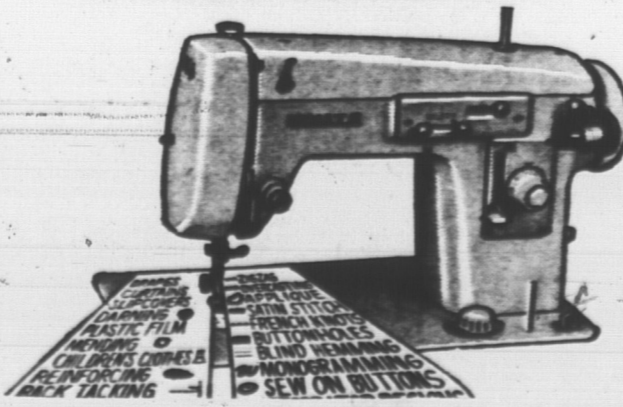

WHITE SEWING MACHINE

Straight stitch model with portable case. You will find it easy to sew with this budget priced white sewing machine. This is a full standard size model which sews forward or backward and has a 10 year guarantee on the machine and 1 year on motor and controls.

- Numbered stitch length indicator
- Automatic bobbin winder
- Numbered tension dial
- Drop feed control knob

Reg. 71.95

59.97

NO DOWN PAYMENT—6.00 MONTHLY

White zig-zag machine and portable case with automatic built-in button holer which makes button holes any size, any width without turning the material.

- Does zig-zag or straight stitch sewing
- Sew backwards or forwards
- Creates fancy stitches
- Mends, darns and monograms
- Precise stitch length control built-in light over needle

Reg. 119.95

99.97

BABY CARRIAGE

- Lift-off 36" steel bassinet body
- Chromed undergear
- Vinyl upholstery
- Choice of blue or bronze
- Telescopic handle with plastic grip
- 9" wheels with nylon bearings

Regular 44.95

37.97

NO DOWN PAYMENT—5.00 MONTHLY

READY - TO - HANG

DRAPES

SPECIAL PURCHASE

- Add a new look to your home and save
- Beautiful antique satin, acetate and viscose
- Easy care, washable
- Semi modern and floral designs
- Your choice of beige, green, blue and sandalwood background
- Each pair covers a window up to 48" wide and the length is 84"
- Use two or more pairs for wider windows
- Complete with hooks ready to hang

Reg. 14.95 **9.47** Pr.