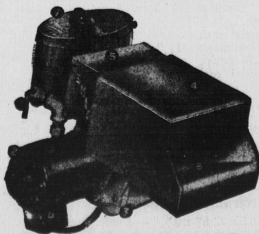

KEMAC OIL BURNER

Reg. 74.95
Save 10.00
64.95
No Down Payment—6.00 Monthly

Enterprise Kemac Range