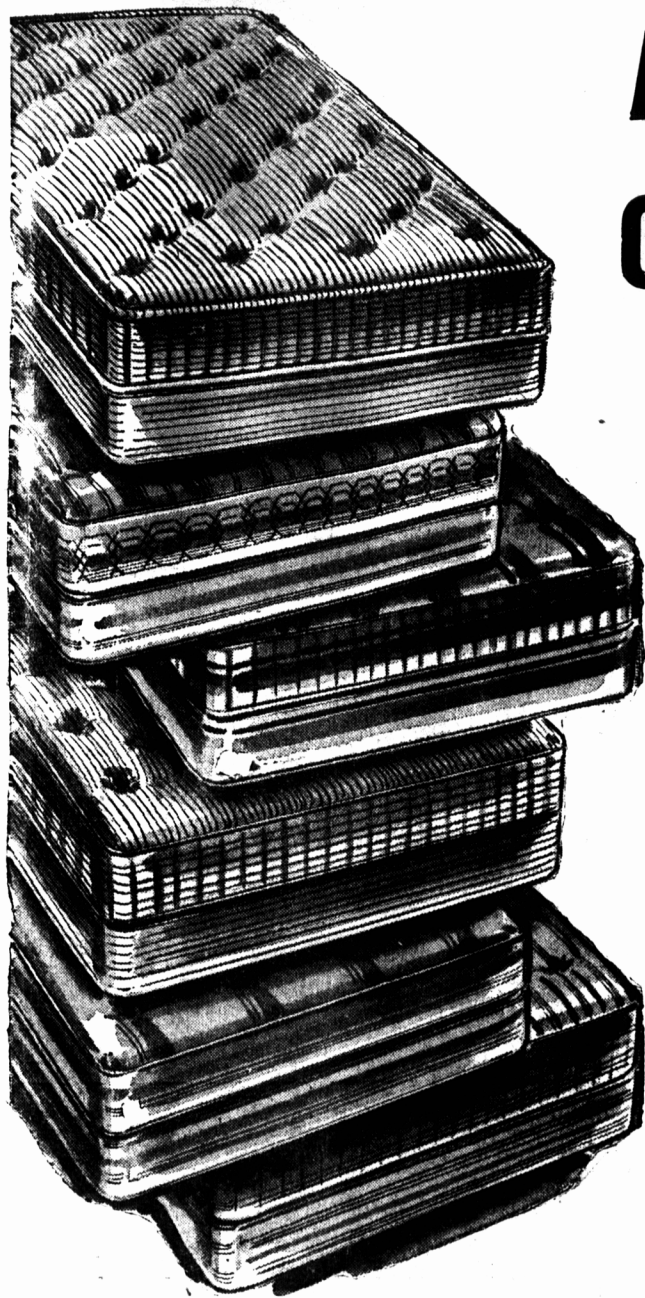

SECOND PRIZE

$125.00 In Cash.

A CLEARANCE IN COMFORT! ODDS & ENDS IN MATTRESSES

JUST AT THIS SEASON OF THE YEAR WHEN YOU ARE PLANNING TO RE-FURNISH YOUR SUMMER HOME OR PREPARE FOR THAT EXTRA GUEST — HOLMAN'S BRINGS YOU THIS TIMELY SALE OF QUALITY

SPRING FILLED MATTRESSES

- In the lot 3'3", 4', and 4'6"
- Your choice of tickings and colors
- All perfectly good stock

Available In A Two-Price Range ---

Regular 49.98 — SPECIAL **39.99**

Regular 39.98 — SPECIAL **31.99**

HOLMAN'S — BOTH STORES FURNITURE