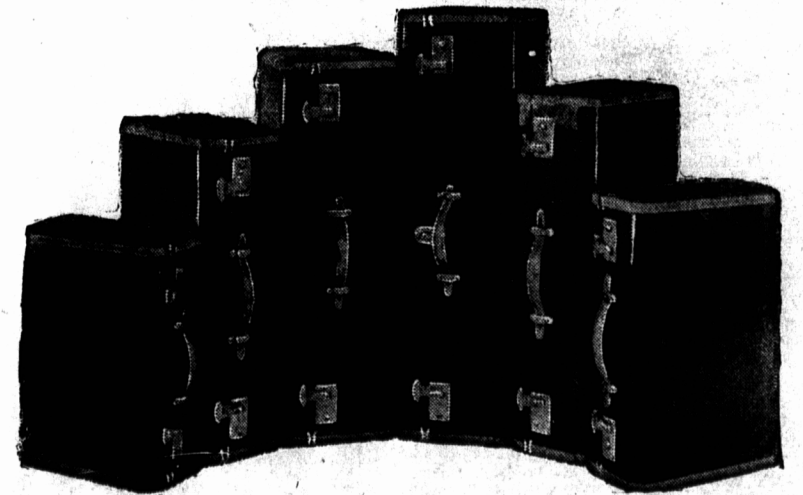

Sizes 4½ to 9—

Medium width

3.59

Women's Shoes

For stylish wear embodying true comfort with smart appearance. These attractive step-in pumps are the answer to the modern woman's desire. Finished in white with uppers of soft, smooth buck or kip leather, fitted with flexible composition soles and high heels. Closed toes, plain vamps, cork flex insoles treated with chlorophyll.

Sizes 5 to 9 and half sizes—

AA & B widths

6.98

HOLMAN'S — BOTH STORES FOOTWEAR

IT COSTS NO MORE

NOW! TRAVEL IN COMFORT "The Manhattan"

THE MOST PRACTICAL AND SMARTEST LUGGAGE IN FIBRE. IT IS TRULY THE MODERN CONCEPTION OF THE FITTED GLADSTONE BAG.