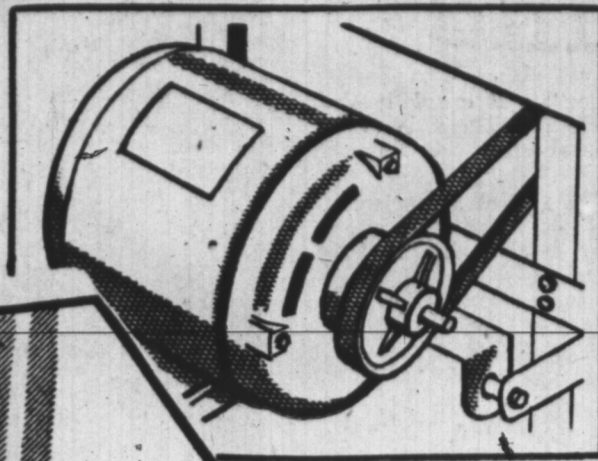

BEST BUY

148-Page
CATALOG
— FREE

CTC
**CANADIAN
TIRE
CORP'n**

OPEN
to **9 P.M.**
FRIDAY NIGHTS

For Your Shopping
Pleasure and Convenience

Headquarters
for Homecrafters

Canadian Tire is by far Canada's largest
supplier of Power Tools and Home Shop
Equipment. Save Safely!

ANOTHER SHIPMENT - JUST RECEIVED

8-inch BALL-BEARING TILT-ARBOR BENCH SAW OUTFIT

— complete with 1/3 h.p. Motor,
Belt, Pulley and Motor Mount

49.95

EASY
TERMS
to suit
your budget

(Extensions, per pair... 4.05)

WORTH $65.50. Canadian Tire slices prices to give you a repeat offer of the famous Mastercraft 8" Ball-Bearing Bench Saw Outfit — at a rare bargain! Anything you do, you'll do better with this Mastercraft Ball Bearing Bench Saw Outfit — and with professional skill and accuracy... easier too, and in a fraction of the time. Come in and give this value buy your expert eye — appraise its many engineered features usually obtainable in Power Saw Outfits selling at $25 or more above Canadian Tire's limited quantity offer. Act Fast!

Loaded with work-saving features . . .

Make any cut—rip, bevel, cut-off, mitre . . . you work on an over-level table surface; saw blade tilts quickly to desired angle up to 45 degrees.

It's adaptable to other accessories for grinding, sanding, dooing, etc. Lever action in-out saw blade lock. 1/3 h.p. Motor with special torque starter, Flange Motor Mount, Belt and Pulley.

all the POWER is LOCKED-IN — until you need it

SAVE $12.55

"POWER SEALED" DRY CHARGE Reg. List $27.50

14.95

And Your Old Battery

MOR-POWER HI-CAPACITY

TESTED PROVEN PRODUCTS

48-Month Guarantee PLUS Insurance

ARMOR GLASS

MOR-POWER SUPER SERVICE

GUARANTEE Plus INSURANCE

THE MOST GENEROUS GUARANTEE ON RECORD — and in addition every MOR-POWER Battery fully INSURED against almost any normal driving failure, including Fire, Accident, Frost, Breakage or Discharge. MOR-POWER BATTERIES are GUARANTEED for 18 Months to 48 Months — depending on the type. Replacement or Money Back — at your option. Customer pays only for service rendered.

Note—Add 50¢ to battery price for installation

The most POWERFUL BATTERY ever built

New! "Power-Sealed" Dry Charge MOR-POWER HI-CAPACITY ARMOR GLASS

POWER-SEALED DRY CHARGE "HI-CAPACITY ARMOR-GLASS" — Packed with the most usable power ever built into a battery. Canadian Tire's exclusive new "powerized-process" vacuum fill "locks-in" all the power until the instant you need it. No "stale stock" because Battery Acid is added only when you buy your new MOR-POWER HI-CAPACITY DRY CHARGE. Up to 70% more power to start with, up to 20% longer power spin!

6-VOLT HI-CAPACITY DRY CHARGE — Fits Chevrolet 1940-54, Dodge (most) 1933-55, Oldsmobile 6-cyl. 1949-50, Plymouth 1939-55, Pontiac (most) 1949-54, most Volkswagens — and many others. 48-Month Insurance Guarantee. Reg. List $27.50. With your old battery. **14.95**

12-VOLT DRY CHARGE HI-CAPACITY — Fits most popular late model cars. 54 Plates. Reg. list $29.42. 36-Month Insurance Guarantee. With trade-in. **16.95**

FACTORY FILLED WET TYPE — 13.95 6-volt; with your old battery

FACTORY FILLED WET TYPE — 15.95 12-volt; with your old battery