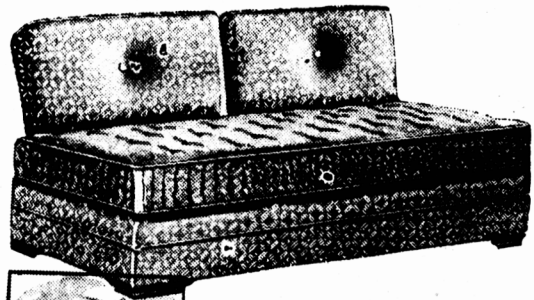

BOTH STORES SPECIAL

On Sale At Summerside and Charlottetown
Outstanding Value In Good Quality

Studio Couches

Week-End
SPECIAL **48.50**

A really Smart Buy for you! These Studio Couches with the attractive two cushion backs are covered in a variety of good quality cotton repps. They are easily converted into comfortable beds. The regular price is 56.50 and they are clearing on Friday and Saturday at only 48.50.

BOTH STORES FURNITURE DEPARTMENT

20% DOWN

Balance Weekly or Monthly

Clearance!

Regular Size — Phonograph

RECORDS

Come in and choose your favorite Recordings from the collection on Sale . . . You'll find some new hit tunes among them. Regularly priced 85 cents each—Pre-Christmas Sale Price . . .

50c EACH