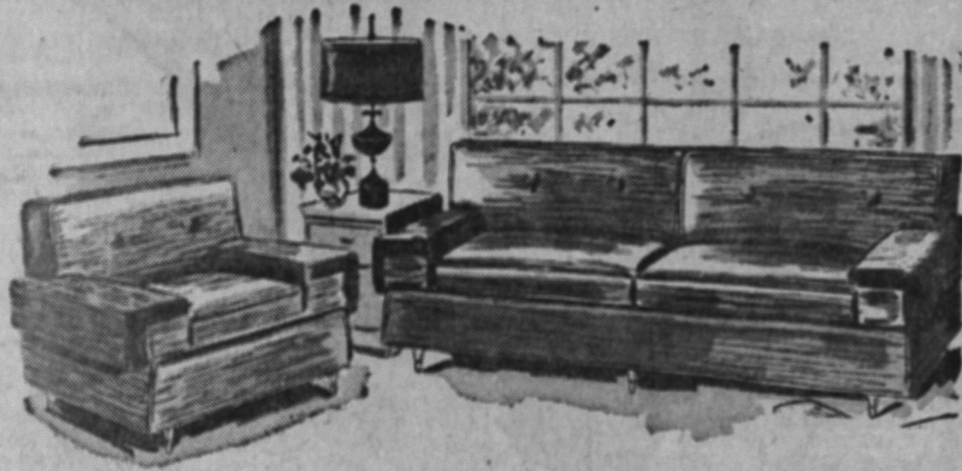

SATURDAY

VILAS BUTTERFLY END TABLE
Value \$41.50
HASSOCK — Value \$9.95

STYLED RIGHT . . . MADE RIGHT . . . PRICED RIGHT
by **SNYDER'S**

4 Suites only upholstered in regular quality decorator fabrics /
Regular \$299.00
Special Grand Opening Price \$199.00