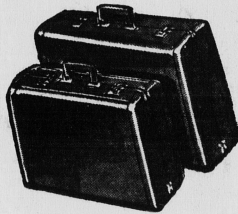

LUGGAGE

15% DISCOUNT

RECORDS

Give Dad a record for Father's Day... Choose from our large selection of over 3000 records, including all the latest hits by the leading artists.

15% DISCOUNT