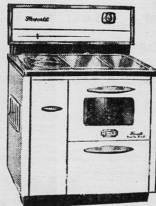

Multi-Fuel Oil with Wood & Coal RANGE

- Exclusive Fawcett Synchronic draft control—saves fuel dollars
- No-Flg window in oven door
- Deluxe enameled backguard
- Accurate oven thermometer
- Mirror-bright polished top
- Oven Shim — 17 x 20 x 11 1/2" . . .
- Fire box — 7 x 26 x 18 1/2" . . .
- Top Surface — 23 1/2 x 22" . . .
- Regular $209.95.

MAY SALE

269.95

Plain oven door $15.00 Extra