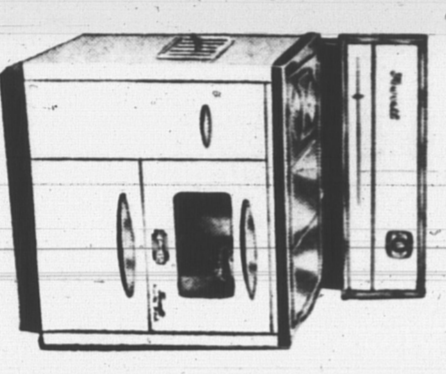

TABLE MODEL BAR-B-QUE

Deluxe styling and features in a practical, low cost radiating model with automatic thermostat. Features 16 radiant heating ribbon element, recessed drip for carrying. Size 31" high, 15" wide, 45" deep.
MAY SPECIAL
17.97