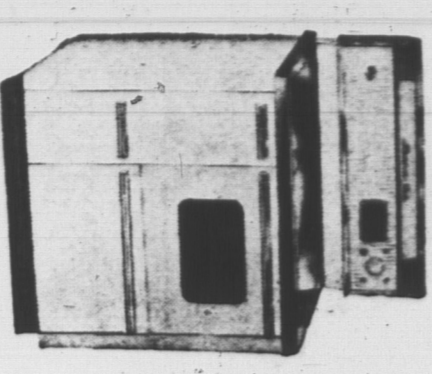

Crockett & Storey Ltd. *May Sale*

ELECTRIC RANGE

- 22" electric range
- All controls grouped at footboard
- Electric oven
- Flood light gives when surface
- Removable oven
- Bi-speed element
- 3-year guarantee
- Ideal for smaller kitchen as redecorate

Reg. Price 159.95
NOW ONLY
137.45
Just 9.00 Monthly

ELECTRIC RANGE

- A superior range designed and constructed for today's busy housewife.
- Controlled oven
- Easy to keep clean
- Roomy storage drawer
- Near installation
- Bi-speed elements

All parts readily available.
Regular Price 239.00
199.97
MAY SPECIAL

Just 10.00 Monthly

Torrid-Oil Range

- for Looks
- for Performance
- for Economy
- for Satisfaction

OIL SPACE HEATER

3000 BTU. Deluxe cabinet and easy to install. Excellent for winter heaters and small 3 room apartments.
Complete with Tank 96.00
79.97
8.00 Monthly