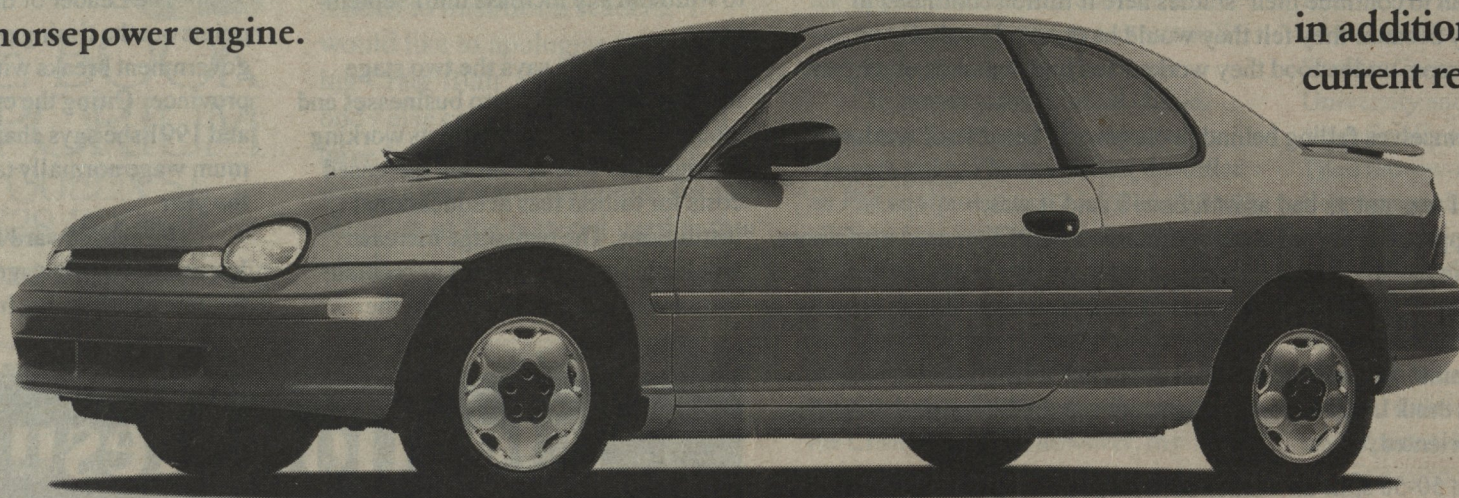

neon *EX*celeration:

The resulting movement of graduating students to a Chrysler dealership after reading they can receive an extra \$750 rebate on a hot looking 2-door with a gutsy 132 horsepower engine.

Graduate
rebate of
\$750
in addition to all
current rebates.†

1996 Neon Ex Available Features Include:

- 2.0L 16V 132 hp SOHC engine
- Dual air bags
- Automatic transmission
- Side door impact beams
- AM/FM stereo cassette with 6 speakers
- Air conditioning
- Rear spoiler
- 14" deluxe wheel covers
- Dual outside remote mirrors
- Fuel economy -5.8L/100 km hwy*
-8.4L/100 km city*

Our \$750 Graduate rebate applies to all 1996 Chrysler and Jeep/Eagle vehicles.†

Get an additional \$750 Cash Rebate - over and above all other discount offers - when you purchase the 1996 Chrysler vehicle of your choice.†