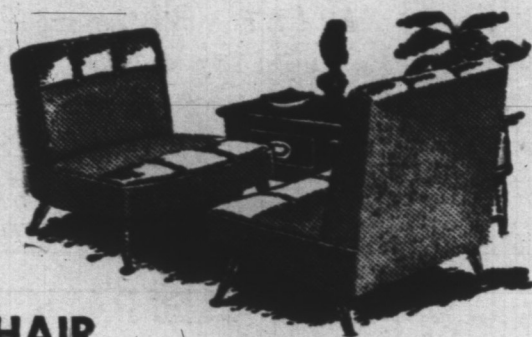

HOSTESS CHAIR

REG. 49.95 Personally Picked by SANTA at **34.99**

WHAT EVERY HOME NEEDS FOR CHRISTMAS
 chairs chairs chairs

at these **SPECIAL Christmas prices!**

KROEHLER CHAIRS 18.99 TO 99.99

For every room in the house . . . Living Room, Dining Room, Den, Sunroom, Kitchen, Nursery . . . Dozens and Dozens of styles, fabrics and colors . . . Every type, every size, every style and for every purpose . . . Come in and choose yours!