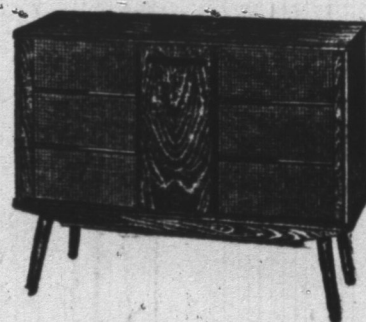

329.95

Stereo Portable Record Player

Brown and White - two tone Grey and White. 4 speed manually operated living stereo and monaural record player with extension speaker in detachable front housing. Variable tone control; 2 separate volume controls; two 4" x 6" speakers. Leatherette case.

59.95

other models 49.95

automatic models 79.95 and 99.95

The Debonaire

Stereo - Orthophonic

Combination Radio-Record Player

Walnut or Mahogany; 9 tube all-in-one stereo; 30 watts output, 4 speed automatic Garrard 88 record changer with Diamond stylus for microgroove records; A.M. Radio, Two 10" and two 3 1/2" speakers. Balance control; Treble and Base controls; master phono, shut off; speaker reverse switch; tape jack. Victorcrafted furniture styling.