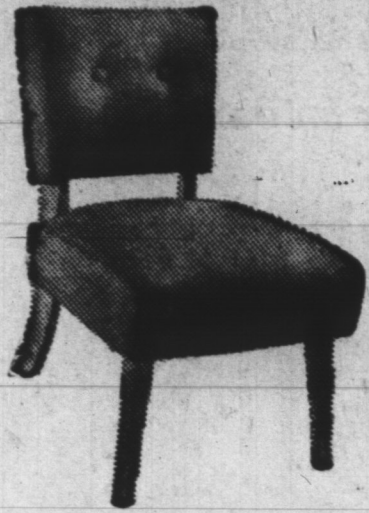

OVER A CENTURY OF SERVICE
HOLMAN'S
OF P.E.I.
SUMMERSIDE & CHARLOTTETOWN

A WONDERFUL WAY TO SAY
MERRY CHRISTMAS
With Gifts That Are Personally Picked By SANTA

GUEST CHAIR

REG. 24.95 Personally Picked by SANTA at **18.99**