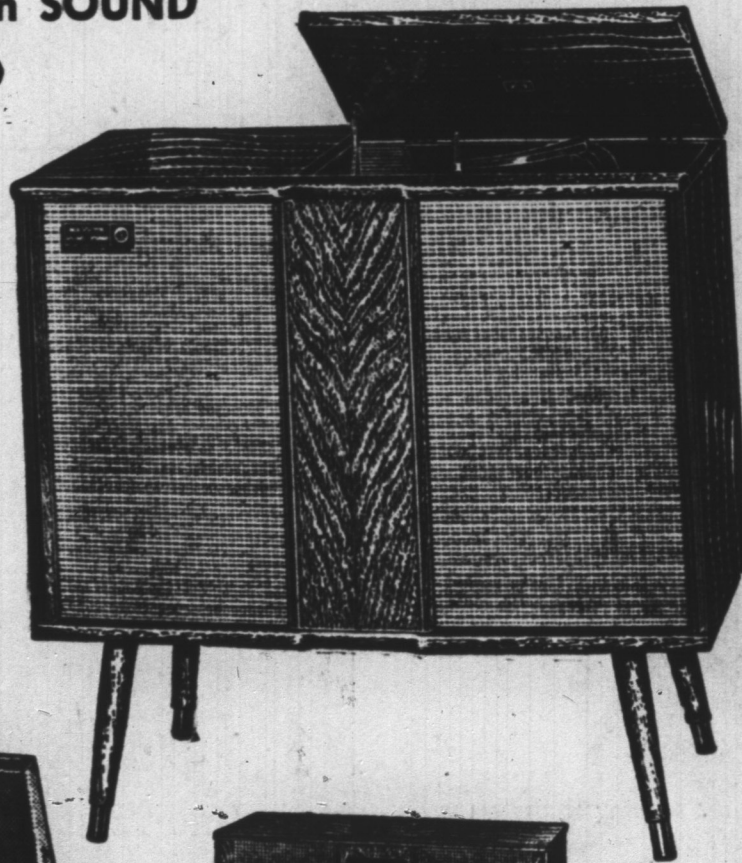

Stereo - Orthophonic
Combination Radio-Record Player

Walnut or Mahogany; 9 tube all-in-one stereo - 30 watts output - 4 speed automatic Conquest record changer with diamond stylus for microgroove records. Master phono shut off; Tape Jack; Speaker reverse switch; A.M. Radio; two 10" and two 3 1/2" Speakers; balance control; treble and base tone controls.

329.95

Brown and White - two tone Grey and White. 4 speed manually operated living stereo and monaural record player with extension speaker in detachable front housing. Variable tone control; 2 separate volume controls; two 4" x 6" speakers. Leatherette case.

59.95

other models 49.95

automatic models . . . . . 79.95 and 99.95

Stereo - Orthophonic

Combination Radio-Record Player

Walnut or Mahogany; 9 tube all-in-one stereo; 30 watts output, 4 speed automatic Garrard 88 record changer with Diamond stylus for microgroove records; A.M. Radio, Two 10" and two 3 1/2" speakers. Balance control; Treble and Base controls; master phono, shut off; speaker reverse switch; tape jack. Victorcrafted furniture styling.

389.95

FURNITURE Gift Items That Are Personally Picked by SANTA

The furniture dept. is bursting with a magnificent array of **GIFTS** for everyone on your list

Men's and Ladies'. Blue, Brown, Nylon.

Personally Picked by SANTA at **24.95**

TO

37.50

18" Overnight Case and 21" wardrobe case. Grey Blue and Ivory. Vinyl covering, Vinyl binding. Plywood. Long Bound.

Personally Picked by SANTA at **29.95**

HASSOCKS

Round, Square, Oblong, Hexagon and Octagon. Red, Green, Grey, Coral, Turquoise, Green, Brown, etc. Plastic Covering. Soled body.

Personally Picked by SANTA at **9.98**

COFFEE and STEP-END TABLES

Walnut and Mahogany. Arborite tops. Tapered legs with brass ferrules.

Personally Picked by SANTA
COFFEE TABLE 19.95
STEP-END 24.95

TABLE LAMPS and SHADES

A fine selection of designs. Walnut and brass, decorated glass, hand painted ceramics, etc. Shades - Skintex, Fiberglass, etc.

Personally Picked by SANTA at **5.98 to 12.95**

STORE HOURS TO-NITE: CH'TOWN 'TIL 9 P.M. S'SIDE 'TIL 5 P.M.