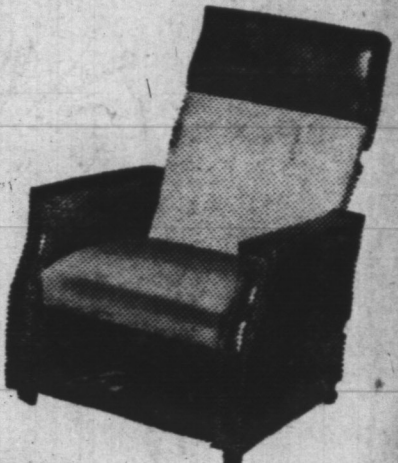

no down payment . . . buy now . . . pay next year

RELAXER CHAIR

REG. 99.95
 Personally Picked by SANTA at **74.99**

WHAT IS A PERSONALLY PICKED BY SANTA GIFT?

1. It is selected after viewing thousands of items from all over the world.
2. It must represent outstanding value to the customer.
3. It must be a proven gift item, as reflected by our customers buying pattern over 102 years.

JUNIOR PLATFORM ROCKER
 Personally Picked by SANTA at **14.99**

RELAXER CHAIR
 REG. 129.00
 Personally Picked by SANTA at **99.99**

PLATFORM ROCKER

REG. 69.95
 Personally Picked by SANTA at **54.99**

REG. 59.95