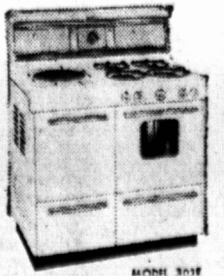

MODEL 433E

**Fawcett**  
The big new 40" Imperial Automatic gas range with the fifth top burner that doubles as a griddle—hides away to make extra work space—with famous Harper-Wyman "Alltrol" Center Simmer burners, plus the exclusive "Governess" automatic burner. Super size oven. Separate "Hi-swing" broiler.

MODEL 4550E

**Fawcett**  
Famous "Living Comfort" gas heater with double-porcelain combustion chamber guaranteed for 20 years. Available with automatic forced air floor-level circulation that gives even, pleasant heat—saves up to 25% on fuel costs—plus 100% safety gas shut-off.

**Fawcett**  
The Fawcett Torrid-Oil winter air conditioning unit gives constant, even temperatures all the time—humidifies as it circulates. With the exclusive Torrid-Oil burner and slow speed blower for quiet, efficient operation.

MODEL 104E

**Fawcett**  
Deluxe "Harmony" Gas and Oil Combination Range, with fully automatic super "Baker's Arch" oven, drop-front smokeless broiler, electric clock and Time Reminder. Also available: Gas and Solid Fuel, Electric and Oil, Electric and Solid Fuel.