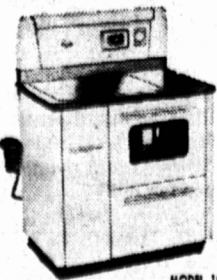

Fawcett
The New Custom Deluxe Torrid-Oil Range—the oil range with automatic oven control and "cut-off" switch. At last, an oil range with all the conveniences and styling of gas or electric cooking. Oven has double glass window, inside light, and light indicator to show when oven reaches desired temperature.

MODEL 181.3