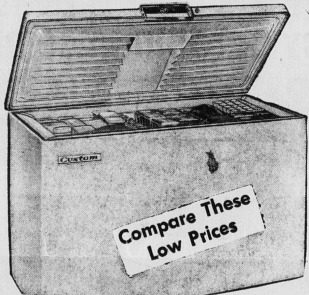

BEATTY FOOD FREEZER

Here's the Deep Freeze that's truly the value leader in chest freezers. Beatty 525 lb. model will keep weeks and weeks of family meals at the peak of perfection. You get the safest food storage possible.

525 lb. Capacity
Regular 249.95

209.99

No Down Payment—11.00 Monthly

750 lb. Capacity

Regular 289.95
NO DOWN PAYMENT
$13.00 MONTHLY

249.99