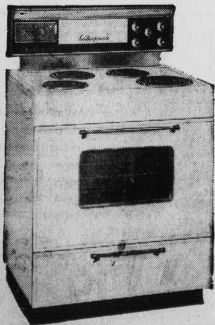

ENTERPRISE ELECTRIC RANGE

Reg. 259.95

189.99

No Down Payment—10.00 Monthly

Hallmac BURNER

Regular 74.50

64.99

No Down Payment—6.00 Monthly