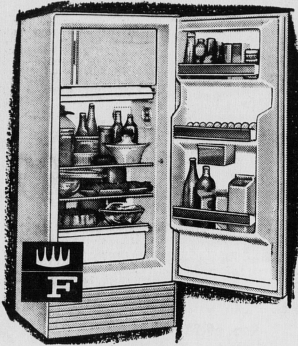

FRIGIDAIRE

Only Frigidaire gives you all these convenient features. Big freezer storage, large fresh food section, semi-automatic defrost setting for overnight defrosting.

- Full width porcelain enamel vegetable crisper, designed to keep your fruit and vegetable garden fresh
- Removable door shelves for easy cleaning
- Butter compartment and egg storage on the door
- 3 year warranty on sealed unit
- Choose from white, yellow and turquoise

Reg. 229.95

194.99

No Down Payment — 11.00 Monthly

Big 12 Cu. Ft. Family Size Deluxe