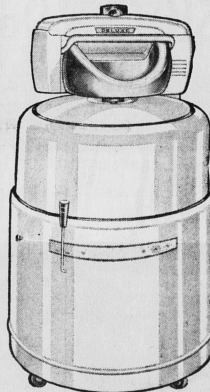

Deluxe BEATTY WASHER

Reg. 199.95

139.95

No Down Payment — 9.00 Monthly

And your old Washer