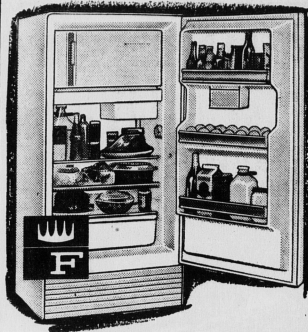

FRIGIDAIRE

In the big storage capacity freezer and fresh food section you can keep your family's food fresh. You get a lot for your money in this 12 cu. ft. Refrigerator.

- Big 73 lb. freezer and chiller tray storage
- Fast semi-automatic defrosting
- Full width porcelain enamel vegetable and fruit crisper
- Easy to clean removable shelves
- Famous metre-mixer compressor is sealed in steel and oiled for life
- Five year warranty on compressor
- 30" wide x 69 1/4" high and 28" deep

REGULAR 289.95

229.99

No Down Payment — 12.00 Monthly