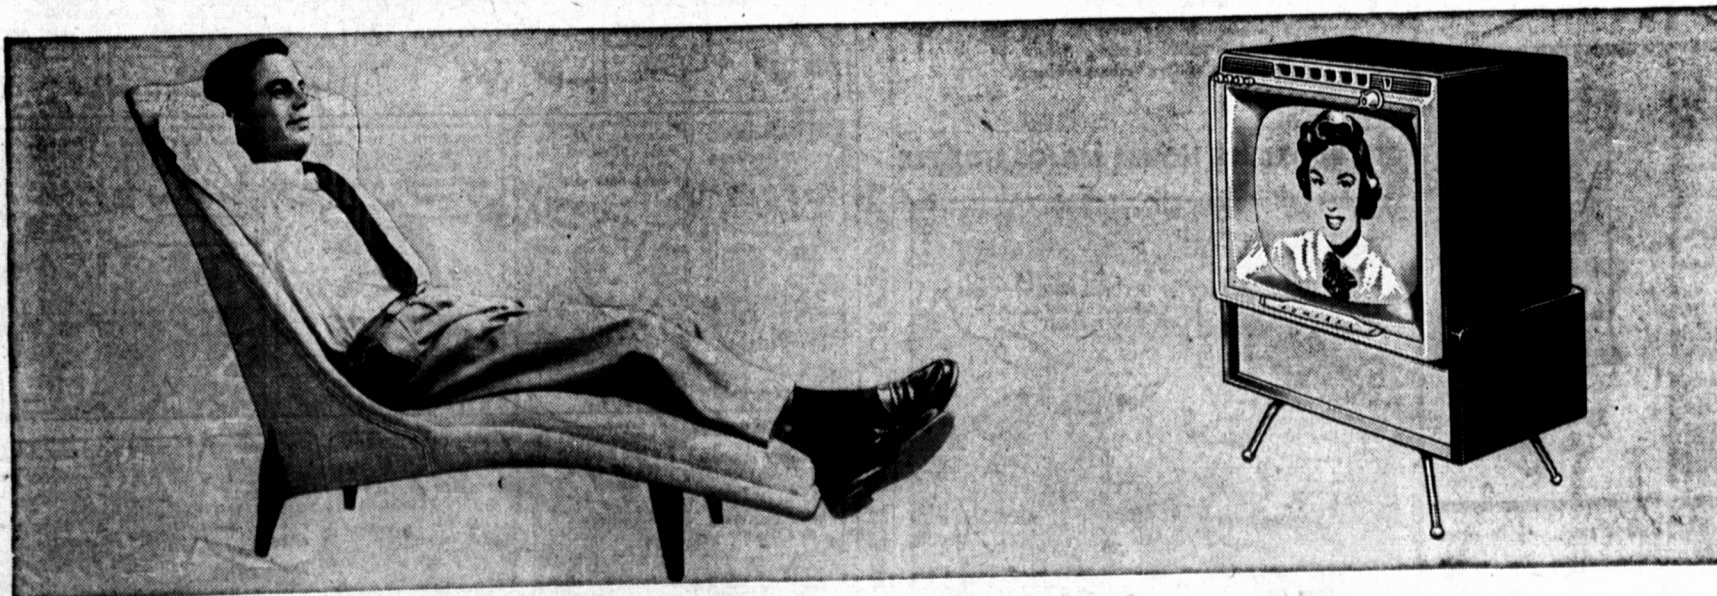

DUO-PHONIC SOUND - that caresses your ears

To see Admiral TV for '58 is like looking into the future. You'll see TV so far ahead in styling and performance that it makes every other TV set old fashioned.

In one giant step forward, Admiral brings you TV cabinets that harmonize with any furniture in shape, size and design. Slim, trim and truly graceful the new Admiral cabinets measure only 16 inches from front to back. Up to 9 inches less in depth than previous cabinets. No bell, no bulge at the back! Admiral "Slimline" TV can be placed flush against the wall.

As for performance! You'll be astonished to see how clear and lifelike a TV picture can really be. And see Admiral's exclusive Golden Picture Frame with every control up top,

out front. Listen to the sound . . . Admiral Duo-Phonic Sound that surrounds you with realism. And you enjoy this "talking picture" effect even in table models . . . another first from Admiral!

Yes, Admiral TV for '58 is the one to see and buy because only Admiral has been completely re-designed . . . from the new, shorter 110° deflection picture tube to the new Power-House Cascade Chassis that incorporates the results of years of Admiral research.

Admiral Slimline TV for '58 is now on display at your Admiral dealer's—See him for the TV thrill of your life.

New 110° Tube. See how new 110° deflection Black Beam picture tubes are shorter than old 90° tubes—permit up to 9 inch reduction of cabinet depth and flush-to-the-wall cabinets. Aluminized with optic filter.

High Fidelity Audio Power Pack. 8-watt high fidelity push-pull amplifier is mounted in the speaker enclosure in back. Up to 4 speakers with crossover network. Response: 40 to 40,000 cycles. Look in the back for the High Fidelity Power Pack!

New All-Control Top Front Tuning. All controls up top . . . out front. No hard-to-get-at knobs. Lighted channel window. Push button on-off. Separate bass and treble controls. Tone controls provide wide range of tonal shadings.

Your home deserves the best - that's always

Admiral

CANADIAN ADMIRAL CORPORATION, LTD., PORT CREDIT, ONTARIO