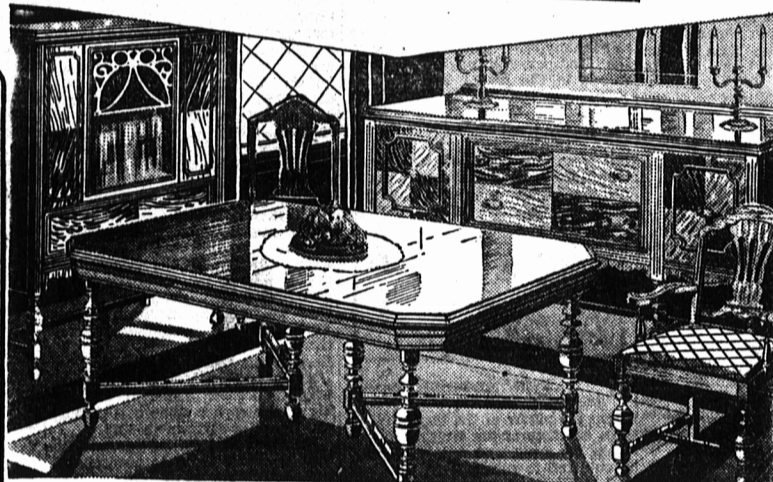

Tea Pots | Breakfast Set

6-Cup Earthenware Tea Pot. Real Beauties!

27c.

Futuristic Breakfast Set - 30 pieces - 6 each, Cups, Saucers, Butter Plates, Breakfast Plates, Cereal Dishes. **\$4.95**
Price

Galvanized Tub
Galvanized Utility Tubs - handy size. To clear at **29c.**

Grey Enamel Pots
Reg. \$1.40

Grey Enamel Pit-Bottom Pots with cover. Reg. **89c.**
\$1.40. Price

Butter Crock AND COVER
Butter Crock - **68c.**
2 gal. size

Be Sure of These
High-grade Aluminum Ware - Round Roaster (10 1/2 in.) Straight Pot, qt. size, with cover, Convex Pot, qt. size, with cover. **59c.** Each

Never Before Such Great Value! Dining Room

9-Piece Suite

We bought a quantity of these Suites and made a big saving which we pass on to you. Suite comprises Buffet, China Cabinet, Extension Table, one Arm Chair and 5 Side Chairs.