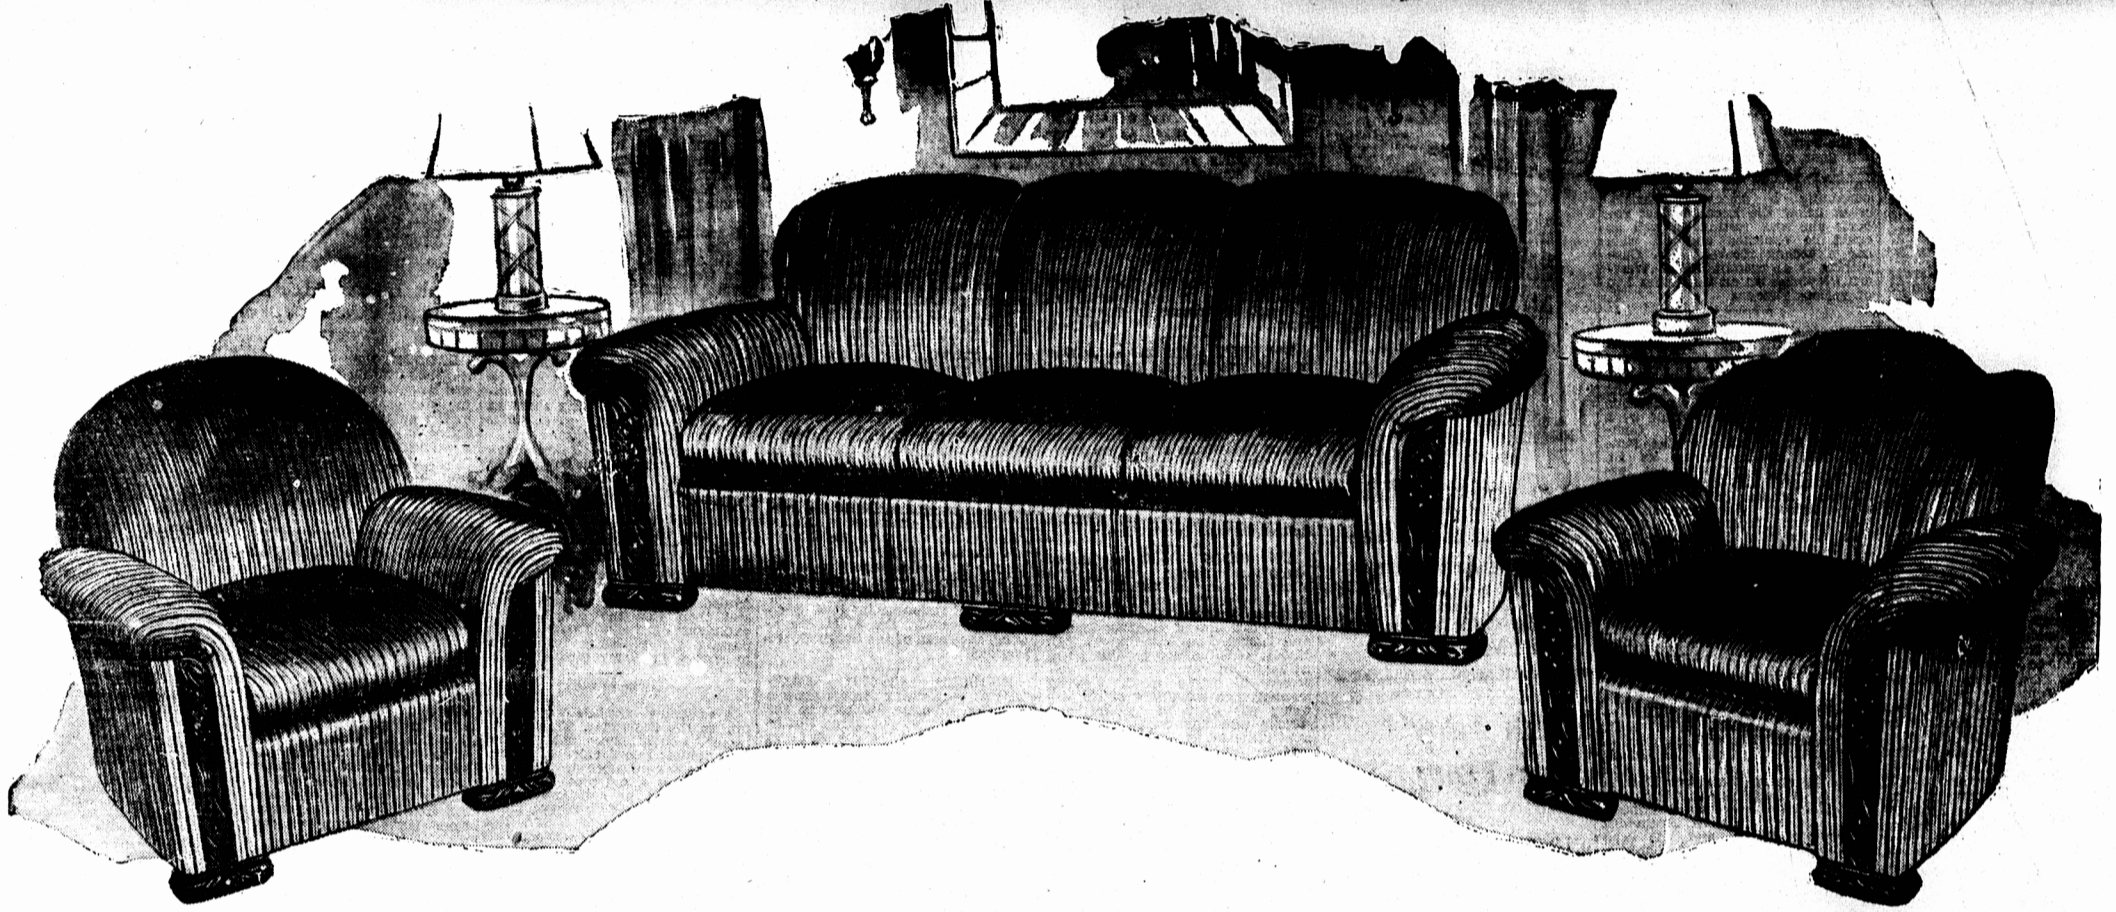

SIMPSON'S
BIG FALL

and

WINTER
PROMOTION

STORE OPENS at 9 a.m. **TOMORROW**

LIVING ROOM
SUITES

A Glorious Range of **NEWEST STYLES, COLORS** and **FABRICS** from Which to Choose!

Make Yours A **BETTER HOME**

CHESTERFIELD - BED SUITE

BROCATELLE!

ENGLISH LOUNGE SUITE

BEAUTIFUL SEMI - MODERNE SUITE

Snyder's

Everybody appreciates the high standard of excellence of SNYDER Living Room Furniture.

LUXURY AND VALUE COMBINED CHOICE OF TWO COVERS
A BEAUTIFUL FIGURED VELOUR AT $212.00 CASH PRICE OR
A SMARTLY STRIPED DAMASK AT $216.00 CASH PRICE

THREE PIECE SUITE In Richly Figured Burgundy Tapestry

SUPER-VALUE SOFA-BED SUITES

STYLE AND DURABILITY

SIMMONS MIRACLE DAVENO SUITE

MODERN STREAMLINED-ARM SUITES

Smart is the only description for this two-piece suite. Adapted in style from the famous Airplane Type furniture it offers the ultimate in comfort, style and value. Two choices of heavy quality repp covers—one is Merton Blue—the other is Mulberry Wine. Built by the makers of the Lazyboy Chair, the name DeLuxe is your guarantee of the finest construction. **Cash Price ----- $176.50**

LA-Z-BOY CHAIRS

Delightful BLUE STUDIO SUITE

STOP PRESS !!

2 Only 5 Piece SAMPLE SUITES

The newest creation of the Furniture Craft. 5 pieces adaptable to many treatments. **19950**
ALL DOWN-FILLED CUSHIONS
Regular Price $239.50

TRADE IN your present Furniture on NEW!

WING CHAIR SUITE by HELLER

We are often asked for a Heller Suite by buyers who know of the fine quality furniture built by this firm. We are fortunate in having one such suite in our present sale. It is upholstered in figured Wine repp of excellent quality with a beautiful wing chair in matching Royal Blue. Richly carved arms and fronts finished in dark walnut. **1 fine value. Cash Price ----- $179.50**

EXTRA

Specially priced STUDIO SUITE

An opportunity for a thrifty housewife. This fine brown repp suite was damaged in shipment. It would be easy to repair. We offer it at a big reduction. **Cash Price ----- $84.50**

F. A. STEWART JONES

Kent Street Special Representative CHARLOTTETOWN

BUDGET CLUB TERMS

In Accordance with Wartime Prices and Trade Board Regulations