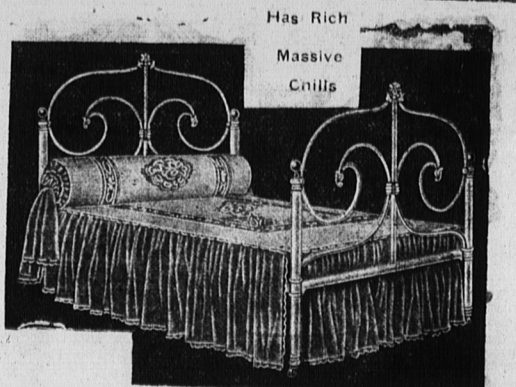

F017—One of the newest designs in a White Enamel Iron Bed. The graceful style of the filling rods adds material to the striking appearance of the bed; pillars measure 1 1/16th inches, filling rods 5-16th inch; head is 55 inches high, foot 48 inches high; shiny brass caps and vases are 1 1/4 inches. This is an unusual and up to date style in a clean, attractive white enamel bed, furnished with angle iron side and end rails. Sizes 3 ft., 6 ins., 4 ft., 6 ins., wide by 6 feet long. This is right good value at.....$35

Beautiful Divans and Chesterfields

We have been complimented time and again on the excellent values we are offering right now in Chesterfields. Although Chesterfields and Divans have advanced largely at the factory we are in the fortunate position of being able to name old price. Come and see for yourself.

HOLMAN'S
Summerside