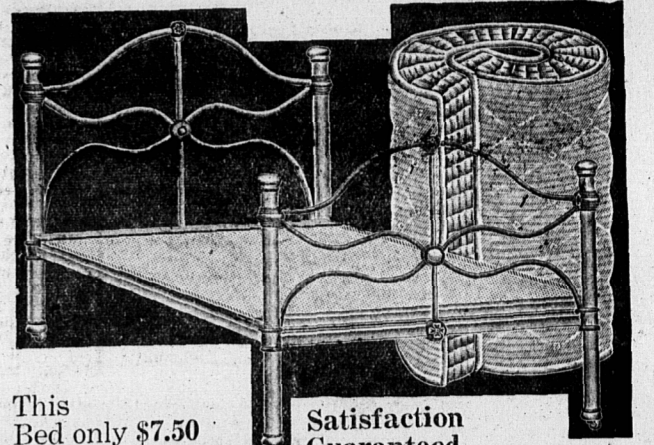

This Bed only $7.50

Satisfaction Guaranteed