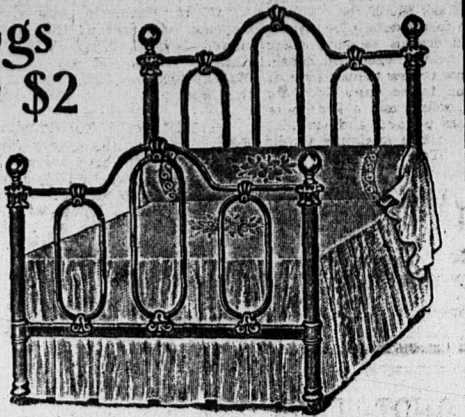

Brass Rail Bed $9.95

9.95