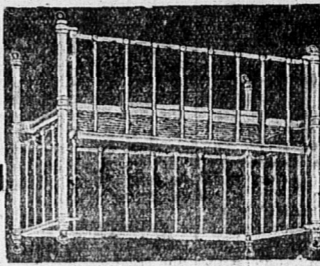

Child's Safety White Enamel Crib

This Bed only $7.50

Satisfaction Guaranteed