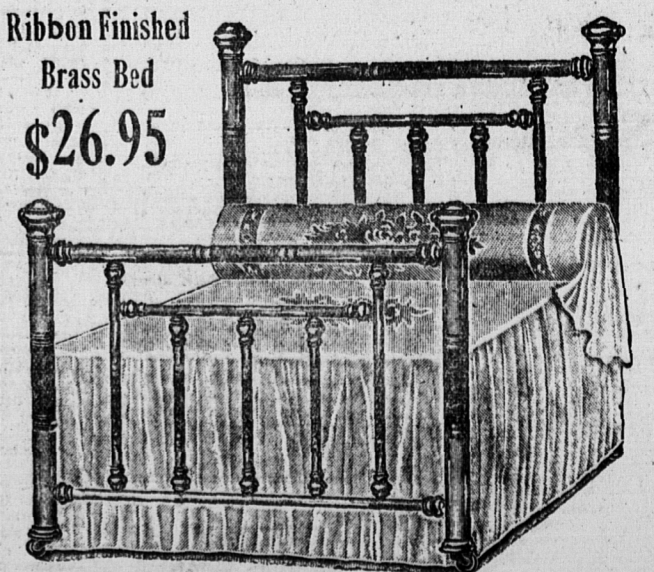

Ribbon Finished Brass Bed $26.95

Special Prices $1.10 Feather Pillows

Visit our Charlottetown Sample Room and if more Convenient Leave Your Order There

R. T. HOLMAN LTD

Charlottetown