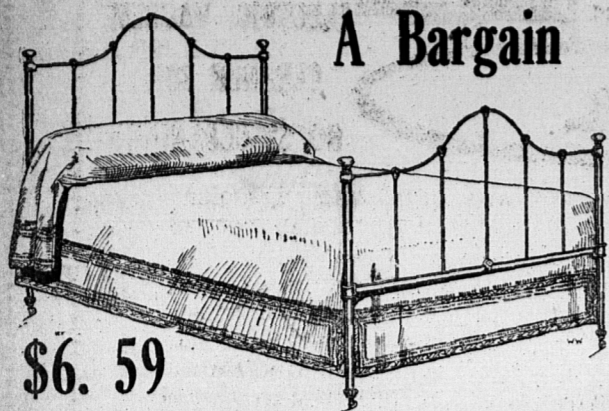

Compare these Bed Prices with any Canadian Catalog. Order from Holman's

A Bargain

$6.59