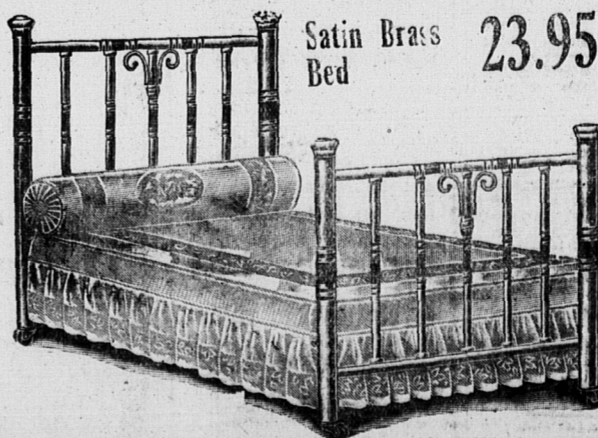

Special Value Bed Spring $3.98

All Steel Bed Springs

Satin Brass Bed $23.95

A Magnificent New Style Bed