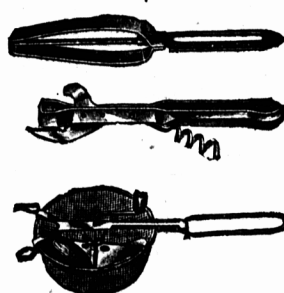

with Every Bottle of Cutex Polish

LIMITED

25c

TIME ONLY

The attractive finger-rest is a wonderful help to the home manicurist . . . it helps to steady the finger . . . helps to avoid polish stains on clothes and furniture . . . makes manicuring a pleasure . . . especially with quick-drying stay-perfect Cutex Polish.

Shopping

AT THE NEW WOOLWORTH'S is Fun!

Things for your home, your family, you!

She guards her poise with luxury-soft, wonderfully safe Modess. Now available in 2 sizes—Regular and Junior.

Box of 12 napkins **35¢**

MODESS BELTS 29¢

ADJUSTABLE • ALL ELASTIC
SAFE • PINLESS • STRONG

See Woolworth's Complete Counter Display of

Ovenex Tinware

Geneva Stainless Steel Cutlery

A. & J. Kitchen Tools

Sta-Brite Flatware

ALL AT POPULAR PRICES