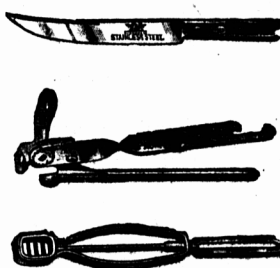

STORE HOURS: 9 to 5:30

181-185 QUEEN STREET

SATURDAY, 9 a.m. to 9:30 p.m.

42-Stool LUNCH COUNTER

A spic-and-span counter where the best of food is temptingly served. From a delicious snack to a hearty meal, you'll find every dish, prepared in our own spotless kitchen, a home-tasting treat.

GENERAL ELECTRIC

LAMPS

Stay Brighter Longer