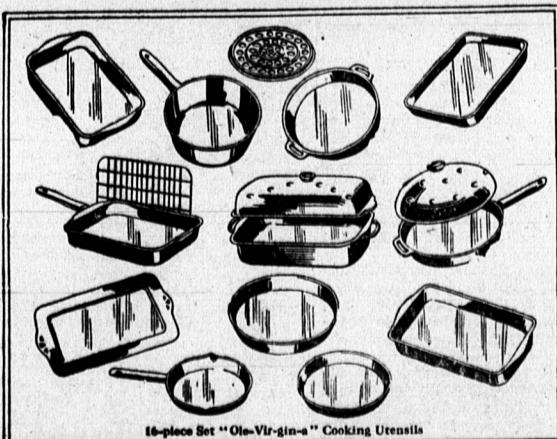

Bring Your Kitchen Up-to-Date

MAIL
THIS
COUPON

R. T. HOLMAN, Ltd.
SUMMERSIDE-CHARLOTTE TOWN

I am interested in securing one of your Modern Kitchen Cabinets advertised and would appreciate receiving full particulars.

Name .....

Address .....

HOLMAN'S

Summerside - Charlottetown

Halifax Port Arrivals

ARRIVALS:
Cordelia from Montreal.
Moyra from Montreal.
Oddvar from U. Kingdom.

SAILINGS:
Moyra to Montreal.
Lady Drake to B. W. Indies.
Newfoundland to Liverpool.

Sonia to Saint John.
VESSELS IN BERTH:
Lady Drake Loading.
Barge No. 2 Berth.
Sonia Discharging.
Newfoundland Loading.
Moyra Loading.
City of Mobile Discharging.
Cordelia Discharging.
Agnete Maersk Discharging.
Sonia Bunkering.
Oddvar Discharging.

VESSELS DUE TO ARRIVE
Sept.

8—Far north from Charlottetown.
Ciss from Jamaica.
Portia from Nfld. Ports.
Magnhid from Nfld. Ports.
Chedabucto from E. C. Ports.
9—Rosland from St. John's.
City of Rangoon from Calcutta.
Colborne from Montreal.
Magnhid from Montreal.
10—Magdalen from Halifax.
Reo from Halifax.
11—Cissy from Montreal.
Siamese Prince from Far East.
Marlis from Halifax.
12—Lenarfish from Far East.

Farnorth from Boston.
14—Don. Shipper from Halifax.
15—Chedabucto from E. C. Ports.
Man. Commerce from Montreal.

ARRIVALS:
Portia from Nfld. Ports.
Colborne from Montreal.
Magnhid from Nfld. Ports.
M. & L. Coaster from Lunenburg.
Pentland from Local Harbour.
Vimy Ridge from Local Harbour.

Maggie Homans from Local Harbour.
Mary Currie from Local Harbour.
Acadian from Local Harbour.
Bulkarier from Montreal.

SAILINGS:
Cordelia to Saint John.
M. & L. Coaster to Local Harbour.
Pentland to Local Harbour.
Vimy Ridge to Local Harbour.
Maggie Homans to Local Harbour.

Mary Currie to Local Harbour.
Acadian to Local Harbour.

VESSELS IN BERTH:
Pentland Discharging.
Vimy Ridge Discharging.
Maggie Homans Discharging.
Colborne Loading.
Portia Discharging.
M. & L. Coaster Discharging.
Barge No. 2 Berth.
Mary Currie Berth.
Acadian Berth.

City of Mobile Discharging.
Oddvar Discharging.
Magnhid Discharging.
Cordelia Discharging.
Bulkarier Discharging.
Agnete Maersk Discharging.
VESSELS DUE TO ARRIVE
9—Ciss from Jamaica.
Chedabucto from E. C. Ports.
Rosland from St. John's.
10—City of Rangoon from Calcutta.
Magdalen from Halifax.
Reo from Halifax.

11—Cissy from Montreal.
Siamese Prince from Far East.
Marlis from Halifax.
12—Lenarfish from Halifax.
Lossiebank from Far East.
Far north from Boston.
14—Don. Shipper from Halifax.
15—Chedabucto from E. C. Ports.
Man. Commerce from Montreal.
16—Caveller from Montreal.
Dominica from St. John's.
Nova Scotia from Liverpool.
Ciarmona from Saint John's.