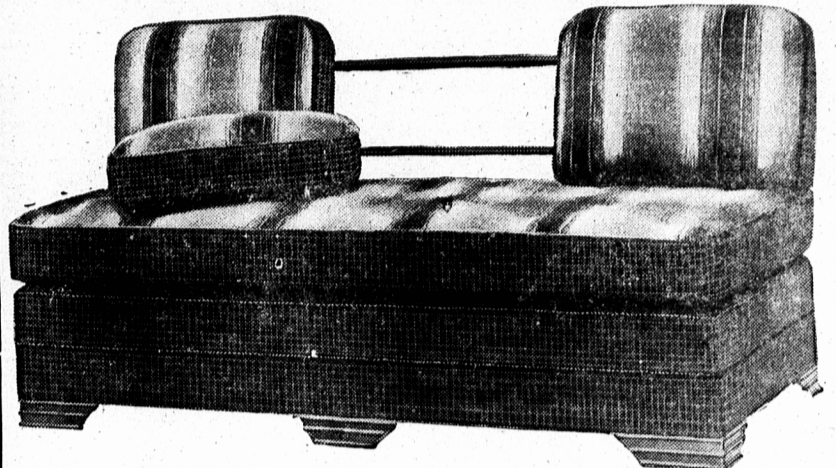

Record QUEBEC HEATERS

Bodies of copper-bearing polished steel; cast parts are exceptionally heavy. The most powerful heaters that you can buy at the price.

EASY TERMS: 2.50 DOWN—2.50 MONTHLY.
Other Sizes at 18.95 and 20.95

14⁷⁵

SALE of LAMPS!

BRIDGE **5.95** JUNIOR **8.95**

New arrivals for the expansion Sale! Popular metal stands—artistically designed! Colorful shades! Brighten your living room with one of these new Lamps.

A Challenging Sale Value In INNER-SPRING STUDIO COUCHES

Compare the value! You won't find a brand new, direct-from-factory Couch anywhere near our price with these features: spring-filled cushions, spring-filled mattress, tubular back, smart covers, sturdy construction.