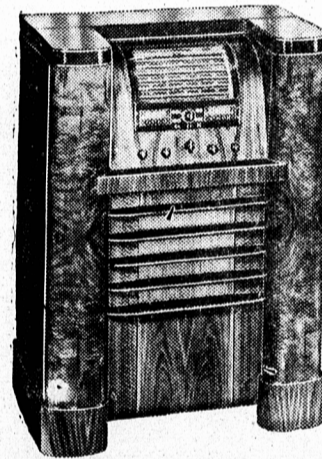

Kroehler LOUNGE CHAIRS

With OTTOMAN

\$29⁹⁰ 2.90 DOWN
2.70 MONTHLY

Unquestionably the season's "peak" value in a modern style Lounge Chair—A product of KROEHLER, the world's largest manufacturer of living room furniture. Our shipment just arrived in time for this record making EXPANSION SALE. The seat and back are filled with over 50 springs for lazy comfort. Sturdy construction too, and the coverings are exactly what you'd wish for on the chair that will be the most popular chair in your living room.

The Newest and Smartest In KROEHLER CHESTERFIELD SUITES

\$139 TO \$175 10% DOWN
10 Months To Pay

What's new in KROEHLER Suites?—Here's the answer at Simpson's! What's smart in covers?—See these at Simpson's! Where are the best values in Prince Edward Island?—Right here at Simpson's!

List **\$69⁹⁵** Available
Prices On Easy
From Terms

More popular than ever this year—the new Round-the-World RCA VICTOR. Improved dials, improved ease of tuning, improved reception, improved tone quality, improved reliability—all these contribute to RCA VICTOR'S popularity. Note these features: