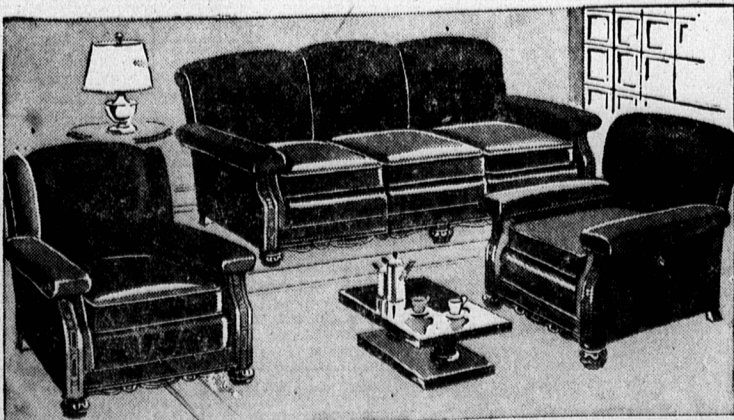

Kroehler LOUNGE CHAIRS

With OTTOMAN

\$29⁹⁰ 2.90 DOWN
2.70 MONTHLY

Unquestionably the season's "peak" value in a modern style Lounge Chair—A product of KROEHLER, the world's largest manufacturer of living room furniture. Our shipment just arrived in time for this record making EXPANSION SALE. The seat and back are filled with over 50 springs for lazy comfort. Sturdy construction too, and the coverings are exactly what you'd wish for on the chair that will be the most popular chair in your living room.

The Newest and Smartest In KROEHLER CHESTERFIELD SUITES

\$139 TO \$175 10% DOWN
10 Months To Pay

What's new in KROEHLER Suites?—Here's the answer at Simpson's! What's smart in covers?—See these at Simpson's! Where are the best values in Prince Edward Island?—Right here at Simpson's!