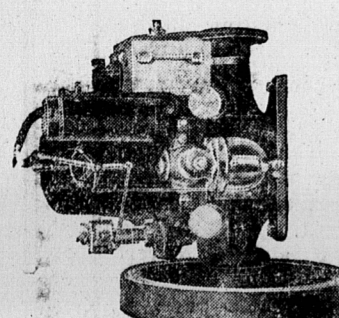

1909 Gray Motor

The Finest Engine On The Market.

For all information regarding prices & enquire of

W. F. Prowse

MURRAY HARBOR

Sole Agent for this engine.

to them.

NEWSOM & CO

Wholesale Dealers in Produce

117 Atlantic Ave, 20 & 22

Essex Ave, Boston.

Potatoes in Car Lots a Specialty

CANADIAN PACIFIC RY.

HOMESICKERS' EXCURSIONS

May 2, 16 & 30

Winnipeg.....$41.05

Brandon.....43.05

Regina.....47.55

Calgary.....57.25

Edmonton.....57.85

Return Limit Two Months From Date of Issue

EQUALLY LOW RATES

TO OTHER POINTS

W. B. HOWARD, D. P. A., C. P. R., ST. JOHN, N. B.

CHARLOTTETOWN MARKETS

Corrected for every Wednesday and Saturday's issue.

Beef quarter	71 to
Flour	$2.60
Feets per bunch	3 to 5
Oatmeal	8 to 11
Potatoes	27
Pork	8 to 11
Hay pressed per ton	45 to 50
Hay loose per cwt.	45 to 50
White Oats	48 to 50
Black Oats	50 to 52
Butter fresh per pound	22 to
Eggs	17 to 18
Straw (pressed) per ton	$6.00
Straw (loose) cwt	25 to 30
Beef small	8 to 10
Hides per lb.	71 to 8

CAENDAR FOR APRIL, 1909

MOON'S PHASES.

Full Moon	d 5 h 4 m 28 p.m.
Last Quarter	d 13 h 10 m 50 a.m.
New Moon	d 20 h 0 m 51 a.m.
First Quarter	d 27 h 4 m 36 a.m.

Day of Week	Sun	Mon	Tue	Wed	Thu	Fri	Sat	High Water
	Rises	Sets	Rises	Sets	Rises	Sets	Rises	a. m. p. m.
1	Th 6 00	6 44	4 40	8 50	8 01			
2	Fr 5 58	6 45	5 06	9 24	8 54			
3	Sa 5 57	6 46	5 32	9 53	9 44			
4	Su 5 55	6 47	5 51	10 22	10 32			
5	Mo 5 53	6 49	6 05	10 50	11 15			
6	Tu 5 51	6 50	6 25	11 19	11 52			
7	W 5 49	6 51	6 48	11 48				
8	Th 5 48	6 52	7 03	12 16				
9	Fr 5 46	6 53	7 28	1 03	12 59			
10	Sa 5 44	6 54	7 53	1 42	1 59			
11	Su 5 43	6 55	8 02	2 28	1 43			
12	Mo 5 42	6 57	8 05	3 24	1 58			
13	Tu 5 40	6 58	8 01	4 35	2 49			
14	W 5 38	6 59	8 29	5 48	4 07			
15	Th 5 37	7 00	8 31	6 58	5 43			
16	Fr 5 35	7 01	8 46	7 53	7 11			
17	Sa 5 33	7 02	8 38	8 38	8 28			
18	Su 5 31	7 03	8 54	9 24	9 38			
19	Mo 5 29	7 04	9 05	10 09	10 38			
20	Tu 5 28	7 05	9 52	10 53	11 30			
21	W 5 27	7 06	9 18	11 35				
22	Th 5 25	7 08	10 27	12 14				
23	Fr 5 23	7 09	11 35	1 17	12 46			
24	Sa 5 22	7 10	12 12	2 12	1 14			
25	Su 5 20	7 12	0 37	3 10	1 43			
26	Mo 5 19	7 13	1 20	4 12	2 49			
27	Tu 5 18	7 14	2 09	5 16	3 12			
28	W 5 16	7 15	3 45	6 22	4 38			
29	Th 5 14	7 17	3 11	7 18	6 17			
30	Fr 5 13	7 18	3 36	8 01	7 37			

Palpitation of the Heart.

Mr. Sylvester Smith, Hampton, N.B. writes:—"I was troubled with palpitation of the heart and tried doctor's medicines, but they only gave me temporary relief. I bought your Heart and Nerve Pills and bought two boxes and before I had used them I was completely cured and would recommend them to all similarly affected."

Price, 50 cents per box, or 3 boxes for $1.25 at all dealers or mailed direct on receipt by The T. Milburn Co., Limited, Toronto, Ont.

THE CUP

that cheers—but not inebriates.

The famous Dominion Blend Tea (REGISTERED)

P. E. I. RAILWAY