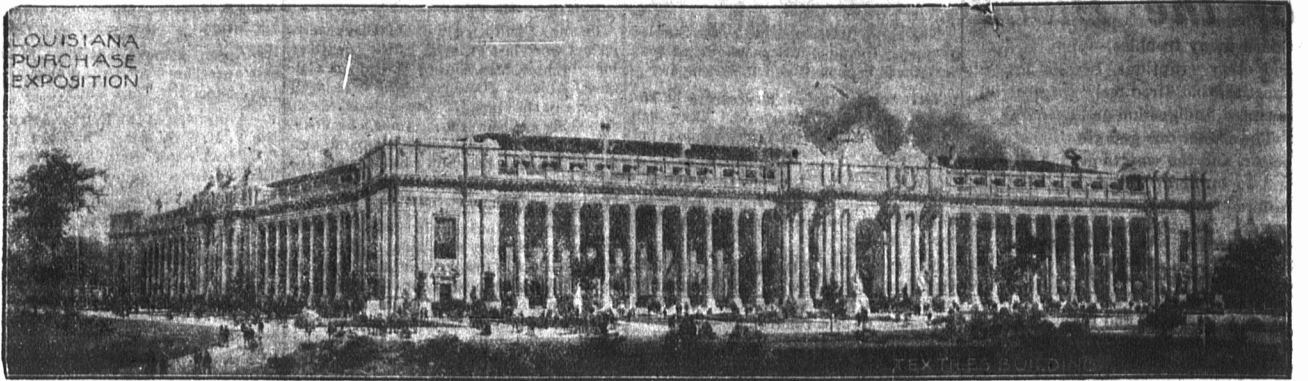

SEVERE ELECTRICAL STORM DOES MUCH DAMAGE.

BUFFALO, Feb. 29.—A terrific downpour of rain, accompanied by thunder and lightning, passed over western New York late this afternoon. Considerable damage was done.

COMING EVENTS.

City Council meets on the second Monday in each month. Dr. F. F. Kelly, Mayor; H. M. Davison, City Clerk.
The B. I. S. meets on the first Monday of each month.

Bicyclists and all athletes depend on BENTLEY'S Liniment to keep the joints limber and muscles in trim.

ANNOUNCEMENTS.

"Napkin Christians" will be the subject at 2.30 p. m. and "Lessons from Jeremiah's Lament" at 7 p. m. on Sunday in the Tabernacle Fitzroy St. There will not be any health lecture on Monday night. Lessons from Christ's life on Wednesday night at 8 o'clock.

A concert and basket Social will be held in the Hall at Mt. Herbert, Lot 48 on Tuesday evening next beginning at 8 o'clock. The program is a good one and includes selections by some of Charlottetown's best singers. Ladies with baskets admission free. Come and bring your friends.
4 d 4

Eggs 19991 Dozen

WANTED

Also buyers of poultry, dressed pork and hides and calfskins.
Quote and state what you have to offer.

John Hopkins

Pork packers and Egg dealers, St. John, N. B.
Established 1867.
5 d 111

TEXTILES BUILDING, ST. LOUIS EXPOSITION.