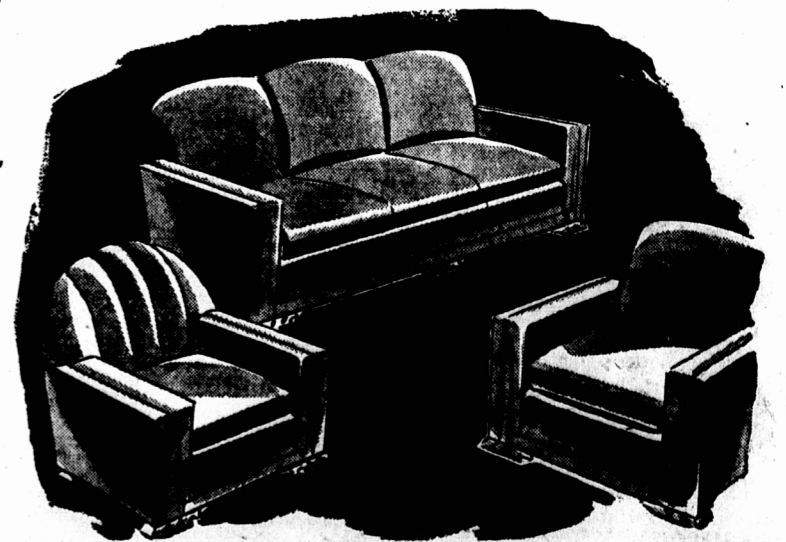

\$14.00 DOWN **\$135** \$10.00 MONTHLY

6-PIECE BREAKFAST SUITE, that consists of Extension Table, Buffet and 4 Chairs. Seats and tops are in 5-ply construction which prevents warping. Finished in natural golden shade with attractive red trim.

\$10.00 DOWN **\$99** \$8.00 MONTHLY

2-PIECE LAWSON SUITE. Beautifully upholstered in blue velour, and spring-filled throughout. A high quality suite, specially priced. Regular \$255.00.

**\$195**

3-PIECE CHESTERFIELD SUITE. If you like comfort, appearance and durability, you will find this to your liking. Velour cover.

**\$248**

3-PIECE CHESTERFIELD SUITES, spring-filled throughout, well upholstered in a choice of fabrics and colors. All specially priced for this Sale.

**\$269**

SIMPSONS VALUES SPEAK FOR THEMSELVES