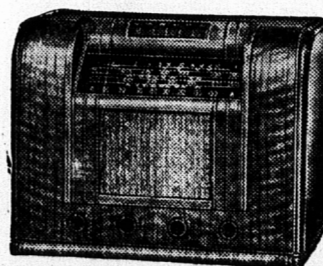

MODEL A-24

For Only ----- $77.00

A powerful walnut-veneered table model of impressive beauty, featuring a colorful Bandspread Overseas Dial. Instantaneous push-button tuning. 8" electro-dynamic speaker for a richer more rounded tone. R. F. Stage (Magic Brain) Built-in Magic Loop Antenna. Three point tone control.